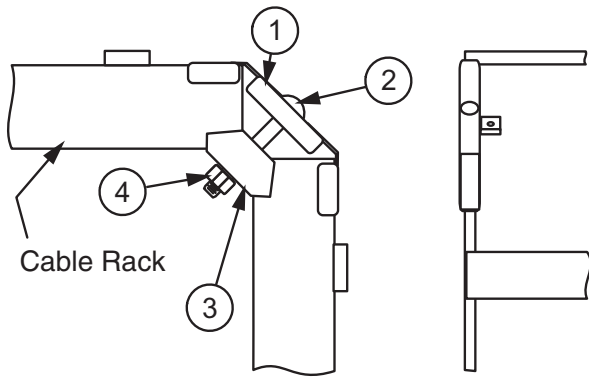

90° OUTSIDE TURN

Modified:09/22/2009

	part number	side bar
Ordering Table	0020320010	1-1/2"
	0020320110	2"

	item	qty.	description
Stock List	1	2	90° clamp
	2	2	3/8"-16 x 2-3/8" bolt
	3	2	edge clamp
	4	2	3/8"-16 nut

Notes:

- Finish is zinc plated and gold chromate.
- For strap, bar type, refer to 002079.
- For strap, channel type, refer to 002080.