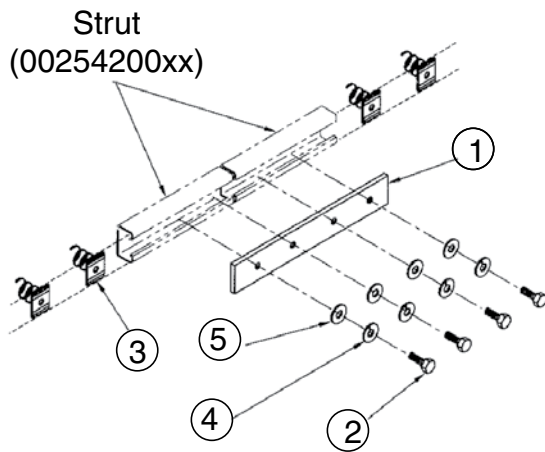

SUPPORT STRUT

Modified:04/30/2024

	Part Number	Type	H	W	L
Ordering	00254200xx	solid	13/16	1.625 (41)	120 (3048)
	*00254201xx	slotted	13/16	1.625 (41)	120 (3048)

JUNCTION KIT

	Part Number	Hardware
Ordering	0025430010	1/4"
	0025430110	3/8"

	Item	Qty	Description
Stock List	1	1	junction bar
	2	4	hex head cap screw
	3	4	spring nut
	4	4	helical spring lock washer
	5	4	flat washer

TEE JUNCTION KIT

	Part Number
Ordering	0025440010

	Item	Qty	Description
Stock List	1	1	junction plate
	2	5	1/4"-20 x 3/4 hex head cap screw
	3	5	1-4"-20 spring nut
	4	5	1/4"-20 helical spring lock washer
	5	5	1/4" flat washer