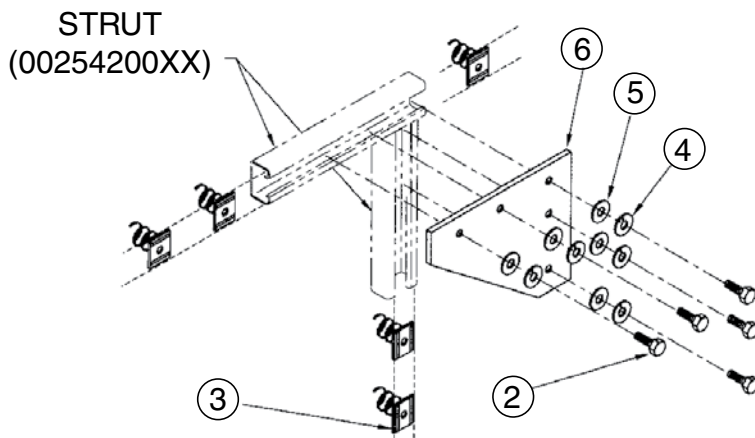

SUPPORT STRUT

Modified:04/30/2024

	Part Number	Type	H	W	L
Ordering	00254200xx	solid	13/16	1.625 (41)	120 (3048)
	*00254201xx	slotted	13/16	1.625 (41)	120 (3048)

JUNCTION KIT

	Part Number	Hardware
Ordering	0025430010	1/4"
	0025430110	3/8"

	Item	Qty	Description
Stock List	1	1	junction bar
	2	4	hex head cap screw
	3	4	spring nut
	4	4	helical spring lock washer
	5	4	flat washer

TEE JUNCTION KIT

	Part Number
Ordering	0025440010

	Item	Qty	Description
Stock List	1	1	junction plate
	2	5	1/4"-20 x 3/4 hex head cap screw
	3	5	1-4"-20 spring nut
	4	5	1/4"-20 helical spring lock washer
	5	5	1/4" flat washer