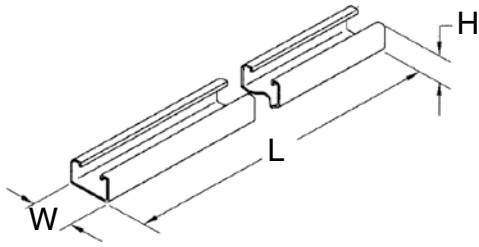

SUPPORT STRUT

Modified:04/30/2024

	Part Number	Type	H	W	L
Ordering	00254200xx	solid	13/16	1.625 (41)	120 (3048)
	*00254201xx	slotted	13/16	1.625 (41)	120 (3048)

JUNCTION KIT

	Part Number	Hardware
Ordering	0025430010	1/4"
	0025430110	3/8"

	Item	Qty	Description
Stock List	1	1	junction bar
	2	4	hex head cap screw
	3	4	spring nut
	4	4	helical spring lock washer
	5	4	flat washer

TEE JUNCTION KIT

	Part Number
Ordering	0025440010

	Item	Qty	Description
Stock List	1	1	junction plate
	2	5	1/4"-20 x 3/4 hex head cap screw
	3	5	1-4"-20 spring nut
	4	5	1/4"-20 helical spring lock washer
	5	5	1/4" flat washer