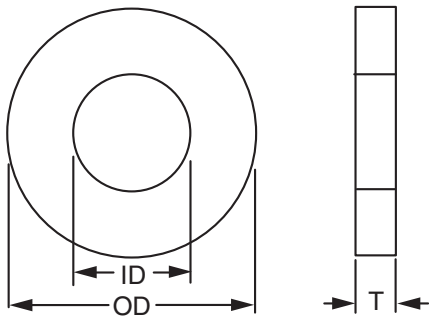

NYLON FLAT WASHER (TYPE 6/6)

Modified:09/22/2009

	part number	ID	OD	T
Ordering Table	0030720100	.257	1/2	.062
	0030720200	.317	1/2	.062
	0030720300	.380	5/8	.062
	0030720400	.505	3/4	.062
	0030720500	.656	27/32	.062