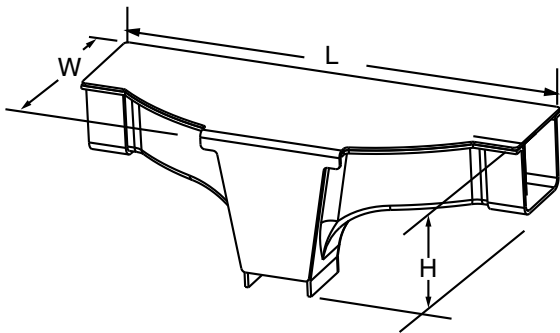

VERTICAL TEE

Modified:10/14/2009

	part number	size	H	W	L
Order	00251700xx	2x2	2.4	5.1	7.8
	00251800xx	4x4	4.4	7.7	11.1

DOWN SPOUT

	part number	Size	H	W	L	other
Ordering Table	00251701xx	2x2	2.4	4.9	13.00	width dividers

Notes:

- Allows for express fibers to by-pass opening and fibers to exit