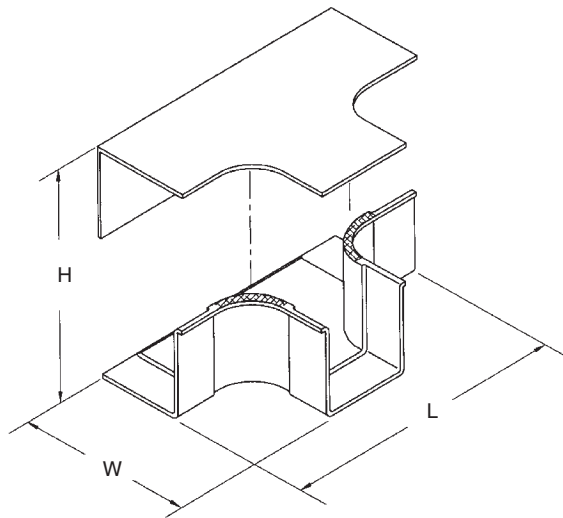

VERTICAL TEE

Modified:10/14/2009

	part number	size	H	W	L
Order	00251700xx	2x2	2.4	5.1	7.8
	00251800xx	4x4	4.4	7.7	11.1

DOWN SPOUT

	part number	Size	H	W	L	other
Ordering Table	00251701xx	2x2	2.4	4.9	13.00	width dividers

Notes:

- Allows for express fibers to by-pass opening and fibers to exit