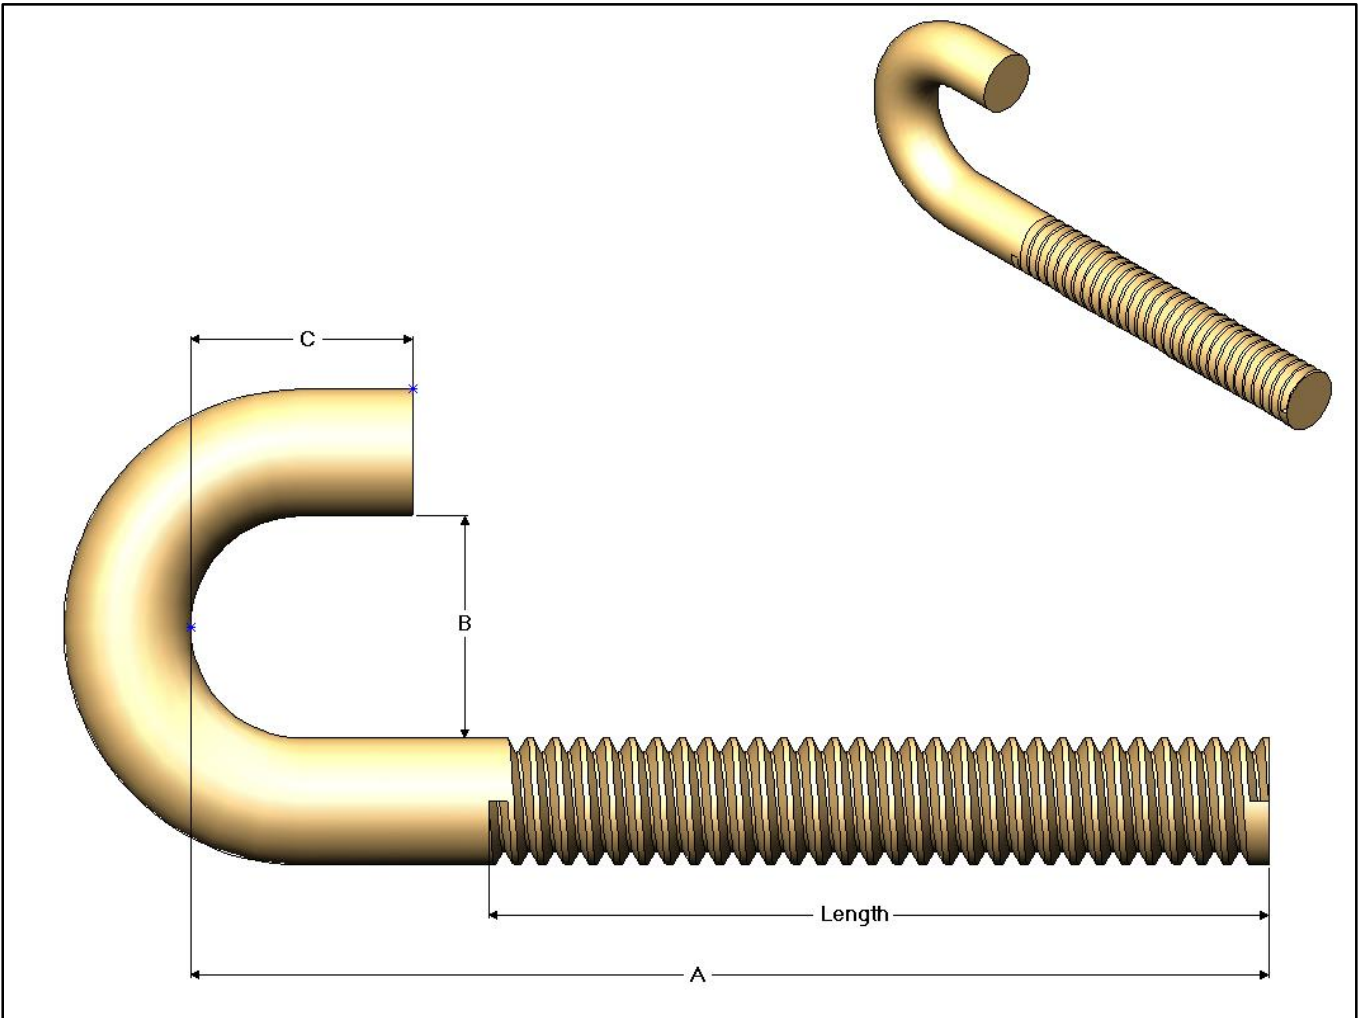

JB24x Series - J Bolt Selection

1/4-20UNC-2B - J Bolt Selection				
CSF P/N#	Dim A	Dim B	Dim C	Length
JB240	4.50"	.44"	.75"	1.50"
JB241	1.75"	.25"	.50"	.75"
JB242	3.25"	.44"	.75"	1.50"
JB243	2.25"	.44"	.75"	1.00"

5/16-18UNC-2B J Bolt Selection				
CSF P/N#	Dim A	Dim B	Dim C	Length
JB244	3.75"	.31"	.75"	1.25"
JB245	3.25"	.31"	.75"	.75"
JB246	3.25"	.44"	.75"	1.50"
JB247	2.25"	.44"	.75"	1.00"
JB248	3.75"	.44"	.75"	1.50"
JB249	2.75"	.44"	.75"	1.00"

Notes:
- Finish: zinc yellow

Specifications subject to change. Please contact CSF Customer Service for more information.