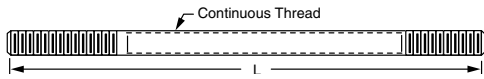

**THREADED ROD, 3/8", 1/2", 5/8"**

Sales Sheet Modified:02/09/2018

**3/8"-16 Ordering Table**

**1/2"-13 Ordering Table**

**5/8"-11 Ordering Table**

Part Number	L	Part Number	L	Part Number	L
0030200110	6"	2067360010	3-1/4"	0030220110	6"
0030200210	12"	0030210110	6"	0030220210	12"
0030200310	18"	0030210210	12"	0030220310	18"
0030200410	24"	0030210310	18"	0030220410	24"
0030200510	30"	0030210410	24"	0030220510	30"
0030200610	36"	0030210510	30"	0030220610	36"
0030200710	42"	0030210610	36"	0030220710	42"
0030200810	48"	0030210710	42"	0030220810	48"
0030200910	54"	0030210810	48"	0030220910	54"
0030201010	60"	0030210910	54"	0030221010	60"
0030201110	72"	0030211010	60"	0030221110	72"
0030230110	2-1/2"	0030211110	72"	2023935110	120"
0030230210	2-3/4"			2023934310	96"
0030230310	3"			2023934710	1-1/2"
0030230410	3-1/4"			2023934810	3"
0030230510	3-1/2"				
0030230610	3-3/4"				
0030230710	4"				

**Notes:**

- Finish is zinc plated and gold chromate.
- Dimensions are nominal.
- Hardware is grade b7 or equivalent strength.