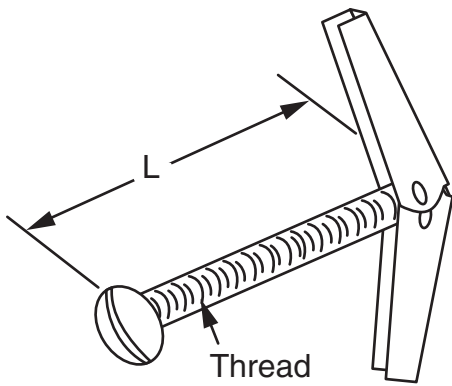

TOGGLE BOLT ASSEMBLY

Modified:03/02/2010

	part number	Thread size	L
Ordering Table	0030760111	10-24	2
	0030760211	10-24	3
	0030760311	10-24	4
	0030760411	1/4"-20	3
	0030760511	1/4"-20	4
	0030760611	5/16"-18	3
	0030760711	5/16"-18	4
	0030760811	3/8"-16	3
	0030760911	3/8"-16	4

Notes:

- Finish is zinc plated and clear chromate.