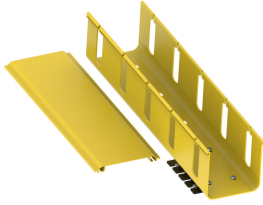

FGS-KTW2-J

FiberGuide® Vertical Duct Kit with 4in Rounded Slot Spacing and Hinged Cover, 4x4in, Yellow

Product Classification

Regional Availability	Asia Australia/New Zealand EMEA Latin America North America
Portfolio	CommScope®
Product Type	Slotted vertical with hinged cover
Product Brand	FiberGuide®
Product Series	FGS

General Specifications

Product Feature	Slotted
Color	Yellow
Orientation	Vertical
Section Type	Straight section

Dimensions

Height	101.6 mm 4 in
Width	101.6 mm 4 in
Length	1829 mm 72.008 in
System Dimensions	102 mm x 102 mm (4 in x 4 in)