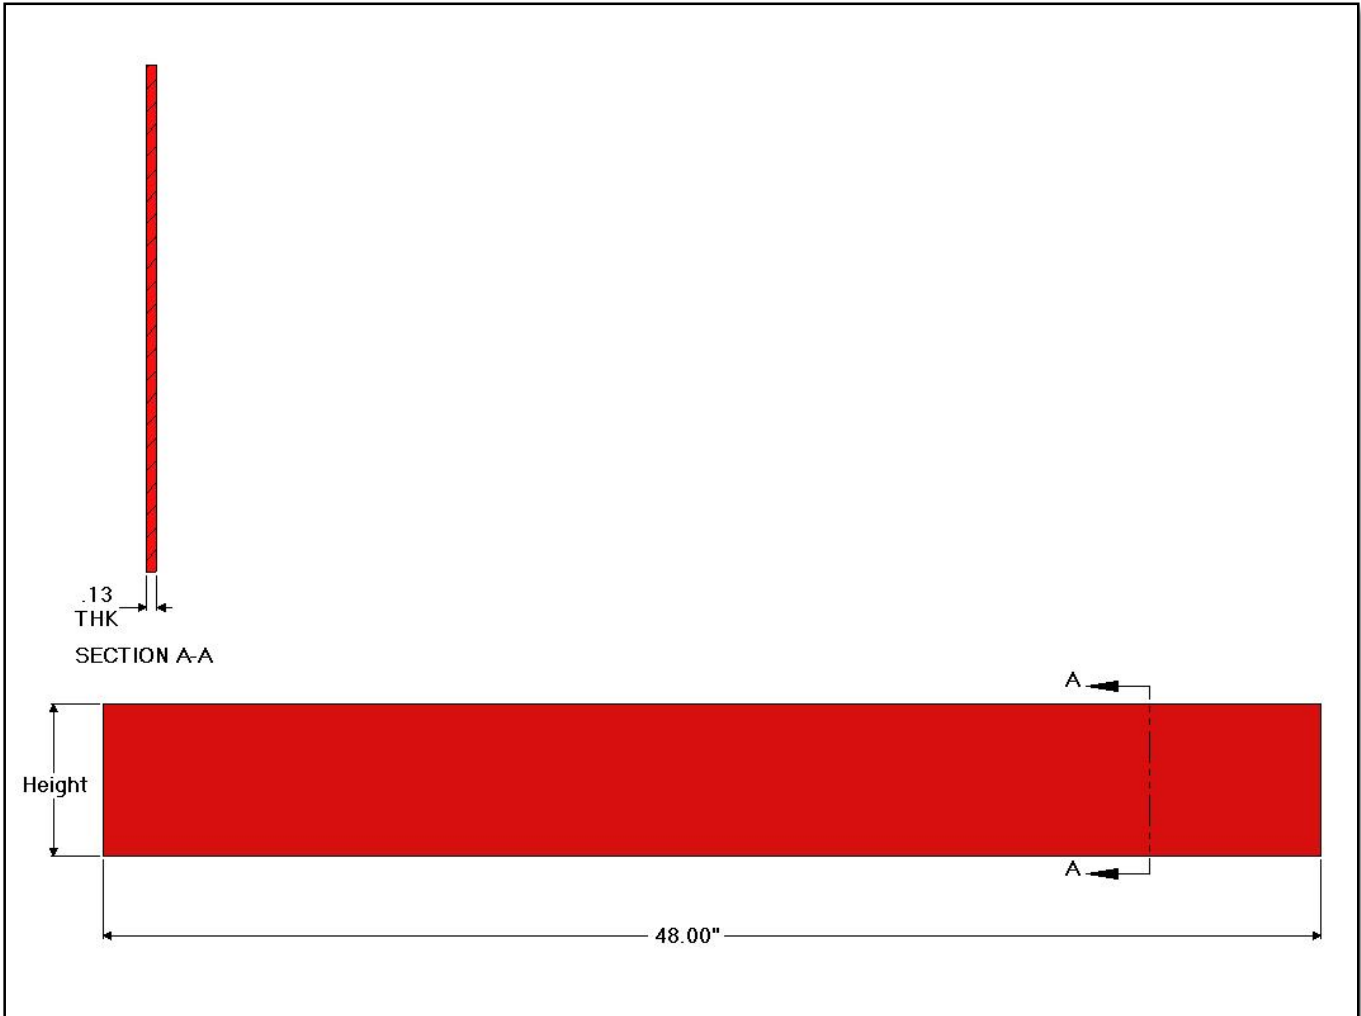

## IS68xx Series - Insulation Sheet

IS68xx Series - Insulation Sheet	
CSF P/N#	Height
IS6801	3.00"
IS6802	4.50"
IS6803	6.00"
IS6804	12.00"
IS6805	15.00"
IS6806	16.00"
IS6807	18.00"
IS6808	24.00"

Notes:  
 Material - GP03 Red  
 Rating of 94V-1 with an oxygen index rating of greater than 29.