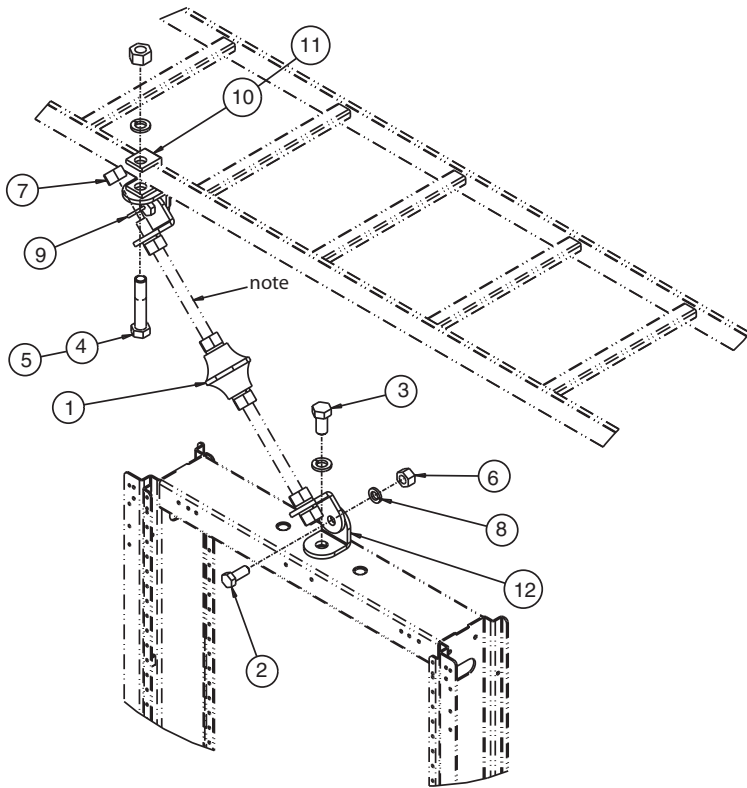

ATTACHING CABLE RACK TO FRAME WITH INSULATOR

Modified:04/27/2012

Ordering	part number
	22012600xx

			Item	Qty	Description
Stock List		1	1	insulator	
		2	2	1/2-13 x 1-1/4" hhcs	
		3	1	5/8-11 x 1-1/4" hhcs	
		4	1	5/8-11 x 3-1/4" hhcs	
		5	1	5/8-11 x 3-3/4" hhcs	
		6	2	1/2-13 hex nut	
		7	7	5/8-11 hex nut	
		8	2	1/2-13 lock washer	
		9	8	5/8-11 lock washer	
		10	1	side bar hanger bracket for 1.5"	
		11	1	side bar hanger bracket for 2"	
		12	4	bracket	

Note:

- 5/8"-11 threaded rod not included, see 003022 series.