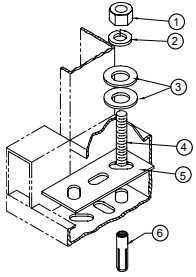

HOLD DOWN KIT

Ordering Number : 2100761110

Item	Qty	Description
1	4	5/8"-11 x 1-1/16" hhn
2	4	5/8" spring lock washer
3	8	5/8" flat washer
4	4	5/8" stud
5	2	hold down plate
6	4	anchor, drop in, HDI 5/8"

Ordering Number : 2100760110

Item	Qty	Description
1	4	5/8" flat washer
2	4	1/2" flat washer
3	8	3/8" flat washer
4	4	3/8" lock washer
5	4	3/8" hex nut
6	4	4" x 3/8" stud
7	4	drop in anchor HDI 3/8"

Ordering Number : 2100760610

Item	Qty	Description
1	1	3/8" -16 x 7/8" hhcs
2	1	3/8" lock washer
3	1	3/8" flat washer
4	1	1/2" lock washer
5	1	5/8" flat washer
6	1	anchor, drop in, HDI 3/8"

Ordering Number : 2100761010

Item	Qty	Description
1	4	1/2"-13 x 7/8" hhn
2	4	1/2" spring lock washer
3	4	1/2" flat washer
4	4	5/8" flat washer
5	4	1/2" stud
6	2	hold down plate
7	4	anchor, drop in, HDI 1/2"

Ordering Number : 2100760710

Item	Qty	Description
1	4	1/2" hex nut
2	4	1/2" lock washer
3	4	1/2" flat washer
4	4	5/8" flat washer
5	4	1/2"-13 x 3-1/4" stud
6	4	anchor, drop in, HDI 1/2"

Ordering Number : 2100760910