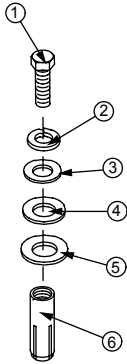

HOLD DOWN KIT

Ordering Number : 2100761110

Item	Qty	Description
1	4	5/8"-11 x 1-1/16" hhn
2	4	5/8" spring lock washer
3	8	5/8" flat washer
4	4	5/8" stud
5	2	hold down plate
6	4	anchor, drop in, HDI 5/8"

Ordering Number : 2100760110

Item	Qty	Description
1	4	5/8" flat washer
2	4	1/2" flat washer
3	8	3/8" flat washer
4	4	3/8" lock washer
5	4	3/8" hex nut
6	4	4" x 3/8" stud
7	4	drop in anchor HDI 3/8"

Ordering Number : 2100760610

Item	Qty	Description
1	1	3/8" -16 x 7/8" hhcs
2	1	3/8" lock washer
3	1	3/8" flat washer
4	1	1/2" lock washer
5	1	5/8" flat washer
6	1	anchor, drop in, HDI 3/8"

Ordering Number : 2100761010

Item	Qty	Description
1	4	1/2"-13 x 7/8" hhn
2	4	1/2" spring lock washer
3	4	1/2" flat washer
4	4	5/8" flat washer
5	4	1/2" stud
6	2	hold down plate
7	4	anchor, drop in, HDI 1/2"

Ordering Number : 2100760710

Item	Qty	Description
1	4	1/2" hex nut
2	4	1/2" lock washer
3	4	1/2" flat washer
4	4	5/8" flat washer
5	4	1/2"-13 x 3-1/4" stud
6	4	anchor, drop in, HDI 1/2"

Ordering Number : 2100760910