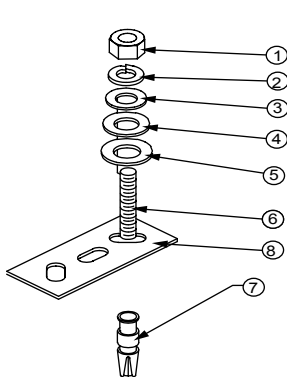

Ordering Number : 2100760110

Item	Qty	Description
1	4	5/8" flat washer
2	4	1/2" flat washer
3	8	3/8" flat washer
4	4	3/8" lock washer
5	4	3/8" hex nut
6	4	4" x 3/8" stud
7	4	drop in anchor HDI 3/8"

Ordering Number : 2100760610

Item	Qty	Description
1	1	3/8" -16 x 7/8" hhcs
2	1	3/8" lock washer
3	1	3/8" flat washer
4	1	1/2" lock washer
5	1	5/8" flat washer
6	1	anchor, drop in, HDI 3/8"

Ordering Number : 2100761010

Item	Qty	Description
1	4	1/2"-13 x 7/8" hhn
2	4	1/2" spring lock washer
3	4	1/2" flat washer
4	4	5/8" flat washer
5	4	1/2" stud
6	2	hold down plate
7	4	anchor, drop in, HDI 1/2"

Ordering Number : 2100760710

Item	Qty	Description
1	4	1/2" hex nut
2	4	1/2" lock washer
3	4	1/2" flat washer
4	4	5/8" flat washer
5	4	1/2"-13 x 3-1/4" stud
6	4	anchor, drop in, HDI 1/2"

Ordering Number : 2100760910

Item	Qty	Description
1	2	1/2" hex nut
2	2	1/2" lock washer
3	2	1/2" flat washer
4	2	5/8" flat washer
5	2	1/2"-13 x 3-1/4" stud
6	2	anchor, drop in, HDI 1/2"

Ordering Number : 2100760810

Item	Qty	Description
1	4	3/8" hex nut
2	4	3/8" lock washer
3	4	3/8" flat washer
4	4	1/2" flat washer
5	4	5/8" extra heavy flat washer
6	4	3/8"-16 x 4" stud
7	4	anchor, drop in, HDI 3/8"
8	2	hold down plate