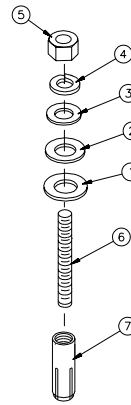

HOLD DOWN KIT

Ordering Number : 2100761110

Item	Qty	Description
1	4	5/8"-11 x 1-1/16" hhn
2	4	5/8" spring lock washer
3	8	5/8" flat washer
4	4	5/8" stud
5	2	hold down plate
6	4	anchor, drop in, HDI 5/8"

Ordering Number : 2100760110

Item	Qty	Description
1	4	5/8" flat washer
2	4	1/2" flat washer
3	8	3/8" flat washer
4	4	3/8" lock washer
5	4	3/8" hex nut
6	4	4" x 3/8" stud
7	4	drop in anchor HDI 3/8"

Ordering Number : 2100760610

Item	Qty	Description
1	1	3/8" -16 x 7/8" hhcs
2	1	3/8" lock washer
3	1	3/8" flat washer
4	1	1/2" lock washer
5	1	5/8" flat washer
6	1	anchor, drop in, HDI 3/8"

Ordering Number : 2100761010

Item	Qty	Description
1	4	1/2"-13 x 7/8" hhn
2	4	1/2" spring lock washer
3	4	1/2" flat washer
4	4	5/8" flat washer
5	4	1/2" stud
6	2	hold down plate
7	4	anchor, drop in, HDI 1/2"

Ordering Number : 2100760710

Item	Qty	Description
1	4	1/2" hex nut
2	4	1/2" lock washer
3	4	1/2" flat washer
4	4	5/8" flat washer
5	4	1/2"-13 x 3-1/4" stud
6	4	anchor, drop in, HDI 1/2"

Ordering Number : 2100760910