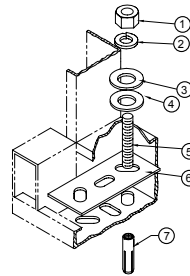

HOLD DOWN KIT

Ordering Number : 2100761110

Item	Qty	Description
1	4	5/8"-11 x 1-1/16" hhn
2	4	5/8" spring lock washer
3	8	5/8" flat washer
4	4	5/8" stud
5	2	hold down plate
6	4	anchor, drop in, HDI 5/8"

Ordering Number : 2100760110

Item	Qty	Description
1	4	5/8" flat washer
2	4	1/2" flat washer
3	8	3/8" flat washer
4	4	3/8" lock washer
5	4	3/8" hex nut
6	4	4" x 3/8" stud
7	4	drop in anchor HDI 3/8"

Ordering Number : 2100760610

Item	Qty	Description
1	1	3/8" -16 x 7/8" hhcs
2	1	3/8" lock washer
3	1	3/8" flat washer
4	1	1/2" lock washer
5	1	5/8" flat washer
6	1	anchor, drop in, HDI 3/8"

Ordering Number : 2100761010

Item	Qty	Description
1	4	1/2"-13 x 7/8" hhn
2	4	1/2" spring lock washer
3	4	1/2" flat washer
4	4	5/8" flat washer
5	4	1/2" stud
6	2	hold down plate
7	4	anchor, drop in, HDI 1/2"

Ordering Number : 2100760710

Item	Qty	Description
1	4	1/2" hex nut
2	4	1/2" lock washer
3	4	1/2" flat washer
4	4	5/8" flat washer
5	4	1/2"-13 x 3-1/4" stud
6	4	anchor, drop in, HDI 1/2"

Ordering Number : 2100760910