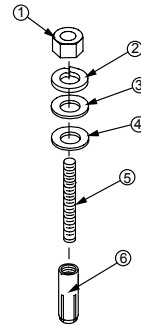

Ordering Number : 2100760110

Item	Qty	Description
1	4	5/8" flat washer
2	4	1/2" flat washer
3	8	3/8" flat washer
4	4	3/8" lock washer
5	4	3/8" hex nut
6	4	4" x 3/8" stud
7	4	drop in anchor HDI 3/8"

Ordering Number : 2100760610

Item	Qty	Description
1	1	3/8" -16 x 7/8" hhcs
2	1	3/8" lock washer
3	1	3/8" flat washer
4	1	1/2" lock washer
5	1	5/8" flat washer
6	1	anchor, drop in, HDI 3/8"

Ordering Number : 2100761010

Item	Qty	Description
1	4	1/2"-13 x 7/8" hhn
2	4	1/2" spring lock washer
3	4	1/2" flat washer
4	4	5/8" flat washer
5	4	1/2" stud
6	2	hold down plate
7	4	anchor, drop in, HDI 1/2"

Ordering Number : 2100760710

Item	Qty	Description
1	4	1/2" hex nut
2	4	1/2" lock washer
3	4	1/2" flat washer
4	4	5/8" flat washer
5	4	1/2"-13 x 3-1/4" stud
6	4	anchor, drop in, HDI 1/2"

Ordering Number : 2100760910

Item	Qty	Description
1	2	1/2" hex nut
2	2	1/2" lock washer
3	2	1/2" flat washer
4	2	5/8" flat washer
5	2	1/2"-13 x 3-1/4" stud
6	2	anchor, drop in, HDI 1/2"

Ordering Number : 2100760810

Item	Qty	Description
1	4	3/8" hex nut
2	4	3/8" lock washer
3	4	3/8" flat washer
4	4	1/2" flat washer
5	4	5/8" extra heavy flat washer
6	4	3/8"-16 x 4" stud
7	4	anchor, drop in, HDI 3/8"
8	2	hold down plate