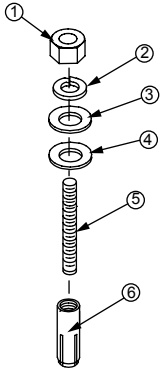

Ordering Number : 2100760110

Item	Qty	Description
1	4	5/8" flat washer
2	4	1/2" flat washer
3	8	3/8" flat washer
4	4	3/8" lock washer
5	4	3/8" hex nut
6	4	4" x 3/8" stud
7	4	drop in anchor HDI 3/8"

Ordering Number : 2100760610

Item	Qty	Description
1	1	3/8" -16 x 7/8" hhcs
2	1	3/8" lock washer
3	1	3/8" flat washer
4	1	1/2" lock washer
5	1	5/8" flat washer
6	1	anchor, drop in, HDI 3/8"

Ordering Number : 2100761010

Item	Qty	Description
1	4	1/2"-13 x 7/8" hhn
2	4	1/2" spring lock washer
3	4	1/2" flat washer
4	4	5/8" flat washer
5	4	1/2" stud
6	2	hold down plate
7	4	anchor, drop in, HDI 1/2"

Ordering Number : 2100760710

Item	Qty	Description
1	4	1/2" hex nut
2	4	1/2" lock washer
3	4	1/2" flat washer
4	4	5/8" flat washer
5	4	1/2"-13 x 3-1/4" stud
6	4	anchor, drop in, HDI 1/2"

Ordering Number : 2100760910

Item	Qty	Description
1	2	1/2" hex nut
2	2	1/2" lock washer
3	2	1/2" flat washer
4	2	5/8" flat washer
5	2	1/2"-13 x 3-1/4" stud
6	2	anchor, drop in, HDI 1/2"

Ordering Number : 2100760810

Item	Qty	Description
1	4	3/8" hex nut
2	4	3/8" lock washer
3	4	3/8" flat washer
4	4	1/2" flat washer
5	4	5/8" extra heavy flat washer
6	4	3/8"-16 x 4" stud
7	4	anchor, drop in, HDI 3/8"
8	2	hold down plate