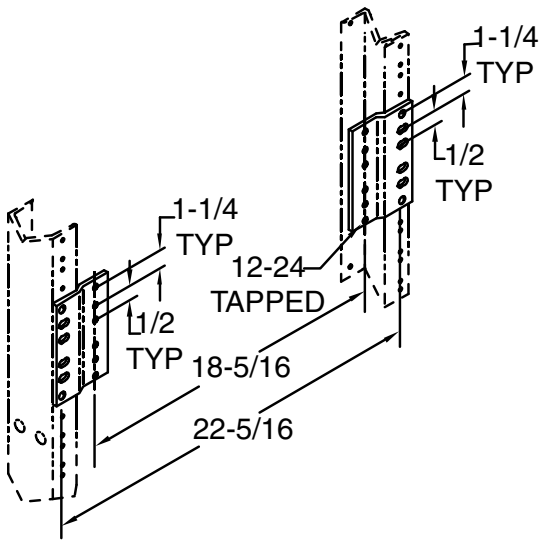

RACK ADAPTERS FOR 19" EQUIPMENT RACK TO 23" RACK, 1-3/4" MOUNTING SPACES

Modified:08/17/2009

| | Part Number | 1-3/4" mtg spaces | 12-24 x 1/2" |
|-----------------|-------------|-------------------|--------------|
| Ordering | 00403201xx | 1 | 4 |
| | 00403202xx | 2 | 8 |
| | 00403203xx | 3 | 12 |
| | 00403204xx | 4 | 16 |
| | 00403205xx | 5 | 20 |
| | 20863806xx | 6 | 24 |
| | 20863807xx | 7 | 28 |
| | 20863808xx | 8 | 32 |
| | 20863809xx | 9 | 36 |
| | 20863810xx | 10 | 40 |
| | 20863811xx | 11 | 44 |
| | 20863812xx | 12 | 48 |
| | 20863813xx | 13 | 52 |
| | 20863814xx | 14 | 56 |

Notes:

- XX= finish code; standard finish, xx= 30.
- Includes two adapters. Three spaces shown.