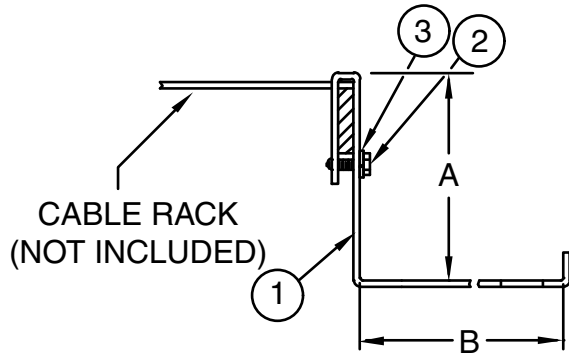

POWER CABLE BRACKET

Modified:09/02/2009

Notes:

- XX = finish code; standard finish, XX = 30.

	part number	A	B	CR side bar
Ordering Table	20756701xx	4-1/2"	9"	1-1/2"
	20756702xx	9"	9"	1-1/2"
	20756703xx	6"	3-1/2"	2"
	20756706xx	10-1/2"	5"	1-1/2"
	20756707xx	6"	3"	2"
	20756708xx	6"	6"	2"
	20756709xx	6"	5"	2"
	20756710xx	6"	5"	1-1/2"
	20756711xx	14"	3-1/2"	2"
	20756713xx	4-1/2"	3"	2"
	20756714xx	9"	9"	2"
	00205200xx	4-1/2"	5"	1-1/2"
	00205201xx	4-1/2"	5"	2"
	20756715xx	9"	5"	2"

	Item	Qty	Description
Stock List	1	1	bracket
	2	1	3/8"-16 x 1"hhcs