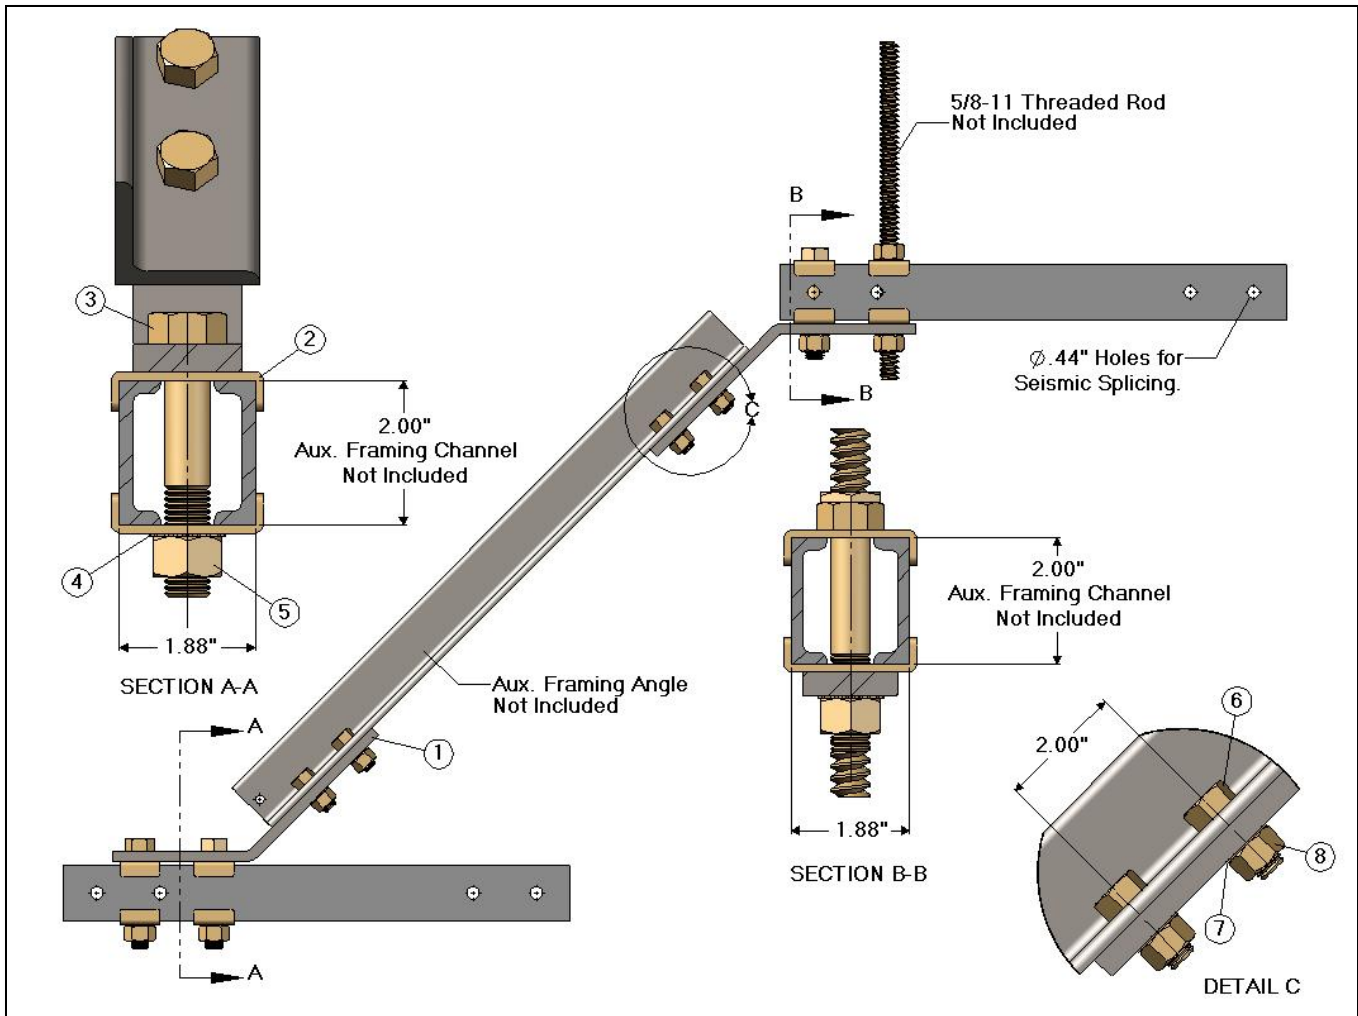

SBA3906EQ - Aux. Framing Channel Brace Kit EQ

SBA3906EQ - Aux. Framing Channel Brace Kit EQ			
Item	CSF P/N#	QTY	Description
1	A1690EQ	2	Support Bracket
2	FC316	8	Framing Clip
3	HH1211	4	5/8-11 HHCS x 3.50" Length
4	LWE158	8	5/8" Exterior Tooth Lock Washer
5	HN148	8	5/8-11 Hex Nut
6	HH1104	4	1/2-13 HHCS x 1.25" Length
7	LWE157	4	1/2" Exterior Tooth Lock Washer
8	HN147	4	1/2-13 Hex Nut

- Notes:
- Aux. Framing Channel - Not Included
 - Aux. Framing Angle - Not Included
 - 5/8-11 Threaded Rod - Not Included
 - Hardware finish is zinc yellow.

Specifications subject to change. Please contact CSF Customer Service for more information.