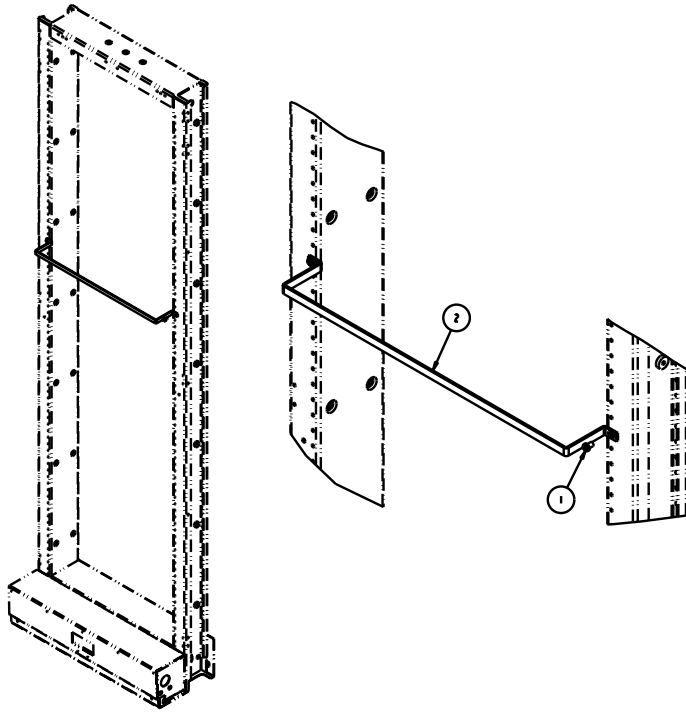

WIRE MANAGMENT RACK KIT-- 3" X 19" TOWEL BAR

Sales Sheet Modified:09/12/2017

Ordering Table

Part Number	Depth	Rack
22054433xx	3"	19"

Stock List

Item	QTY	Description
1	2	12-24 phms
2	1	wire rack