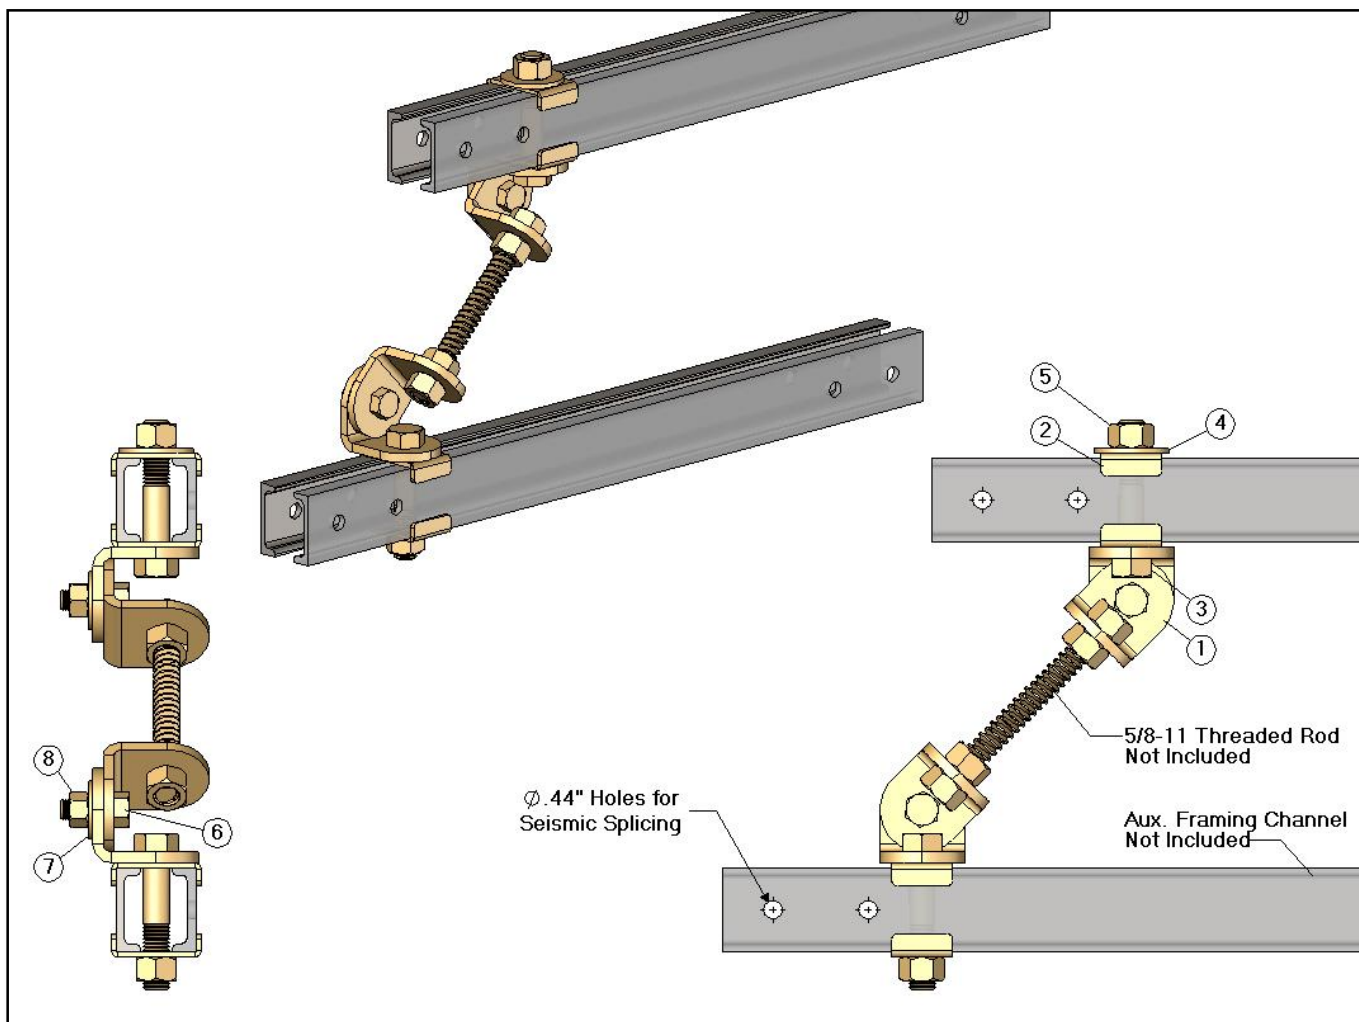

BAF4005 - Aux. Framing Channel Brace Kit

BAF4005 - Aux. Framing Channel Brace Kit			
Item	CSF P/N#	QTY	Description
1	BB1	4	Bracing Bracket
2	FC316	4	Framing Clip
3	HH1210	2	5/8-11 HHCS x 3.25" Length
4	FW168	1	5/8" Flat Washer
5	HN148	6	5/8-11 Hex Nut
6	HH1104	2	1/2-13 HHCS x 1.25" Length
7	FW167	4	1/2" Flat Washer
8	HN147	2	1/2-13 Hex Nut
9	HH1201	1	5/8-11 HHCS x 1.00" Length - Not Shown

Notes:
 - Aux. Framing Channel - Not Included
 - 5/8-11 Threaded Rod - Not Included
 - Hardware finish is zinc yellow.

Specifications subject to change. Please contact CSF Customer Service for more information.