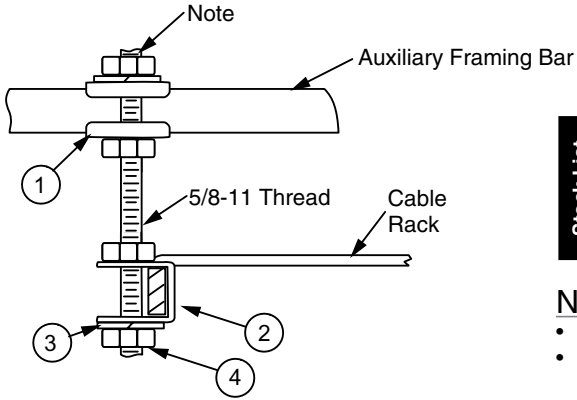

SUPPORTING CABLE RACK FROM AUXILIARY FRAMING

Modified:04/05/2011

	Item	Qty	Description
Stock List	1	2	clip
	2	1	bracket
	3	2	5/8" lock washer
	4	4	5/8"-11 nut

	part number	CR side bar	framing
Ordering Table	0020510010	1-1/2"	bar
	0020510110	2"	bar
	0020510210	2"	channel
	0020510310	1-1/2"	channel

Notes:

- Finish is zinc plated and gold chromate.
- Not included; refer to 003022 for required threaded rod.