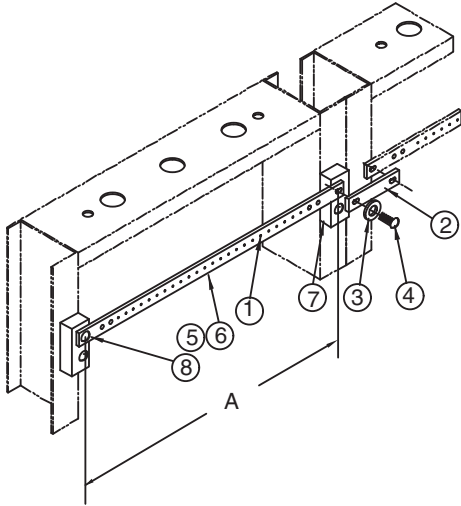

**UFER / NETWORK BAY GROUND BAR KIT, INSULATED, 23"**

Modified:06/21/2010

**Notes:**

- Items 1 and 2 are copper; items 3, 4 and 5 are copper plated.

	Part Number	A
<b>Ordering</b>	2110480113	18-5/16"
	2110480213	22-5/16"

	Item	Qty	Description
<b>2110480113 Stock List</b>	1	1	ground bar
	2	1	splice
	3	2	#12 flat washer
	4	2	12-24 x 3/4" rhms
	5	17	6-32 x 1/4" rhms
	6	17	lug
	7	2	insulator
	8	2	12-24 x 1" phms

	Item	Qty	Description
<b>2110480213 Stock List</b>	1	1	ground bar
	2	1	splice
	3	2	#12 flat washer
	4	2	12-24 x 3/4" rhms
	5	24	6-32 x 1/4" rhms
	6	24	lug
	7	2	insulator
	8	2	12-24 x 1" phms