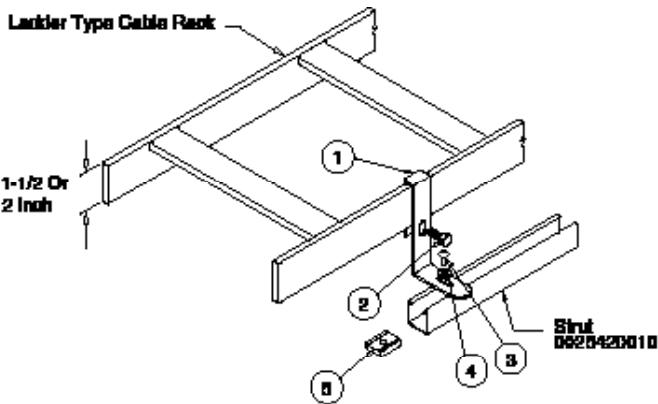

CABLE RACK MOUNTING KIT - STRUT

Modified:11/28/2022

	Part Number	H In	W In	Type
Ordering	0025500210	4.38	2.6	strut

	Item	Qty	Description
Stock List	1	1	bracket
	2	1	5/16-18 x 1hhcs
	3	1	1/4-20 rhms
	4	1	1/4" lockwasher
	5	1	1/4-20 spring nut

Installation Notes

- Attach the bracket to the ladder type cable rack
- Mount the support strut with bolt & sprint nut
- To mount channels or fitting use strut straight bracket mounting kit (0025560110 or 0025560210)

CABLE RACK MOUNTING KIT - CHANNEL

	part number	H	W	channel
	0025500310	4.25 (108)	2.9 (74)	2x2
	0025500410	4.25 (108)	4.9 (124)	4x4
	0025500510	6.78 (172)	2.9 (74)	2x2
	0025500610	6.78 (172)	4.9 (124)	4x4