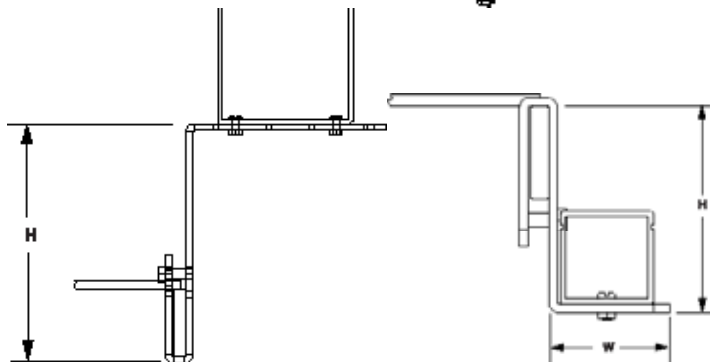

Installation Notes

- Attach the bracket to the ladder type cable rack
- Mount the support strut with bolt & sprint nut
- To mount channels or fitting use strut straight bracket mounting kit (0025560110 or 0025560210)