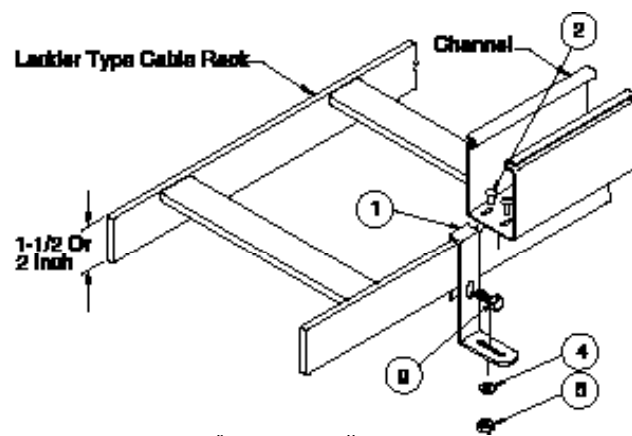

CABLE RACK MOUNTING KIT - STRUT

Modified:11/28/2022

	Part Number	H In	W In	Type
Ordering	0025500210	4.38	2.6	strut

	Item	Qty	Description
Stock List	1	1	bracket
	2	1	5/16-18 x 1hhcs
	3	1	1/4-20 rhms
	4	1	1/4" lockwasher
	5	1	1/4-20 spring nut

Installation Notes

- Attach the bracket to the ladder type cable rack
- Mount the support strut with bolt & sprint nut
- To mount channels or fitting use strut straight bracket mounting kit (0025560110 or 0025560210)

CABLE RACK MOUNTING KIT - CHANNEL

	part number	H	W	channel
	0025500310	4.25 (108)	2.9 (74)	2x2
	0025500410	4.25 (108)	4.9 (124)	4x4
	0025500510	6.78 (172)	2.9 (74)	2x2
	0025500610	6.78 (172)	4.9 (124)	4x4