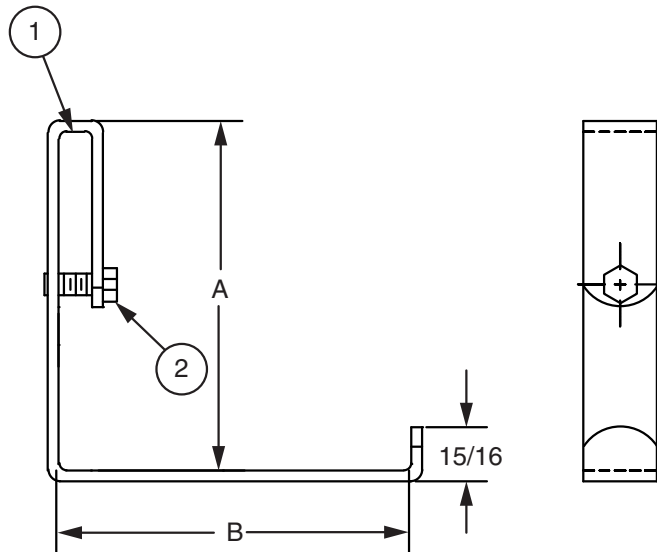

POWER CABLE BRACKET FOR AUXILIARY FRAMING CHANNEL

Modified:06/30/2014

Ordering Table

Part Number	A	B	C	D
21052901xx	6"	3-3/16"	9/16"	3-1/2"
21052902xx	6"	3-3/16"	9/16"	6"

Stock List

Item	QTY	Description
1	1	Cable Bracket
2	1	3/8-16 Hex Nut

POWER CABLE BRACKET FOR CABLE RACK

Ordering Table

Part Number	Side Bar	A	B
21052904xx	1-1/2"	6"	6"
21052905xx	1-1/2"	4-1/2"	5-1/2"
21052906xx	1-1/2"	4-3/16"	3-1/2"
21052907xx	2"	6"	3-1/2"
21052908xx	2"	6"	6"
21052909xx	1-1/2"	6"	3-1/2"

Stock List

Item	QTY	Description
1	1	Cable Bracket
2	1	3/8-16 Hex Nut