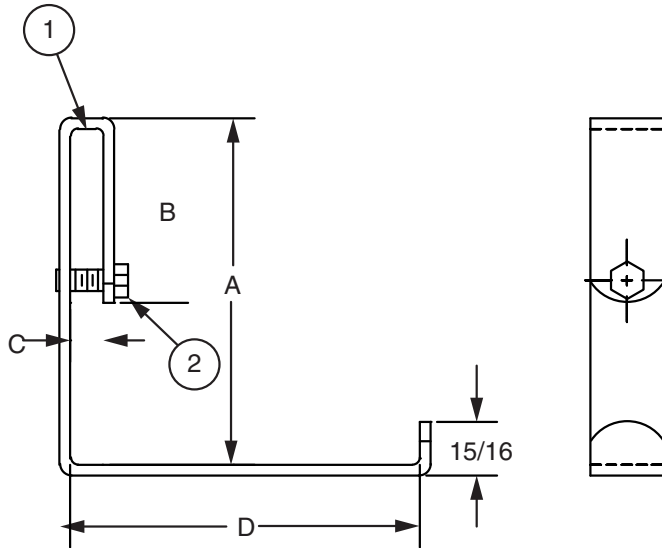

POWER CABLE BRACKET FOR AUXILIARY FRAMING CHANNEL

Modified:06/30/2014

Ordering Table

Part Number	A	B	C	D
21052901xx	6"	3-3/16"	9/16"	3-1/2"
21052902xx	6"	3-3/16"	9/16"	6"

Stock List

Item	QTY	Description
1	1	Cable Bracket
2	1	3/8-16 Hex Nut

POWER CABLE BRACKET FOR CABLE RACK

Ordering Table

Part Number	Side Bar	A	B
21052904xx	1-1/2"	6"	6"
21052905xx	1-1/2"	4-1/2"	5-1/2"
21052906xx	1-1/2"	4-3/16"	3-1/2"
21052907xx	2"	6"	3-1/2"
21052908xx	2"	6"	6"
21052909xx	1-1/2"	6"	3-1/2"

Stock List

Item	QTY	Description
1	1	Cable Bracket
2	1	3/8-16 Hex Nut