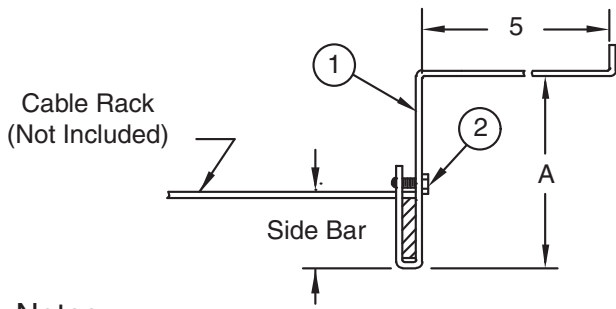

POWER CABLE BRACKET

Modified:10/08/2009

Notes:

- XX = finish code; standard finish, XX = 30.

| | Part Number | Side Bar | A |
|--------------------|-------------|--------------|--------|
| Order Table | 21213001xx | 2" | 4-1/2" |
| | 21213002xx | 1-1/2" | 4-1/2" |
| | 21213003xx | 1-1/2" or 2" | 7-1/2" |

| | Item | Qty | Description |
|-------------------|------|-----|-----------------|
| Stock List | 1 | 1 | bracket |
| | 2 | 1 | 3/8"-16x1" hhcs |