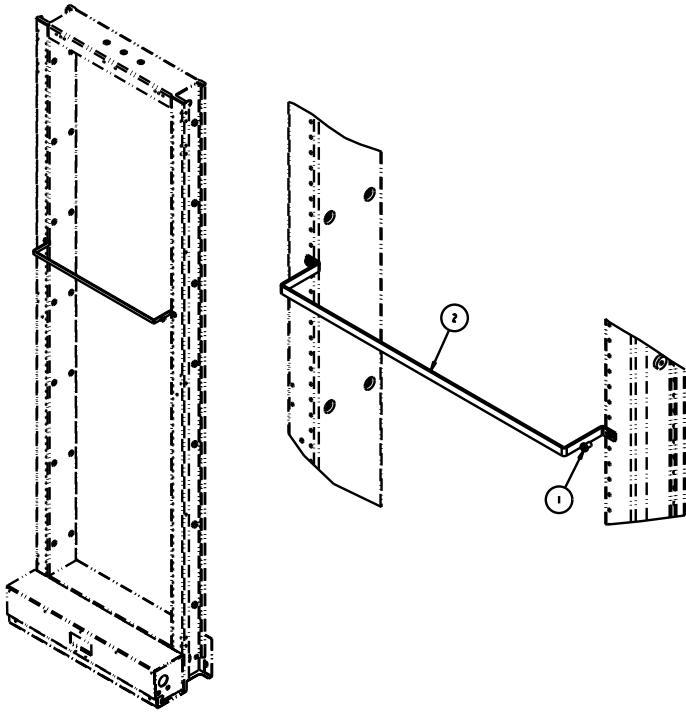

WIRE MANAGMENT RACK KIT-- 3" X 23" TOWEL BAR

Sales Sheet Modified:05/02/2016

Ordering Table

Part Number	Depth	Rack
22054401xx	3"	23"

Stock List

Item	QTY	Description
1	2	12-24 phms
2	1	wire rack