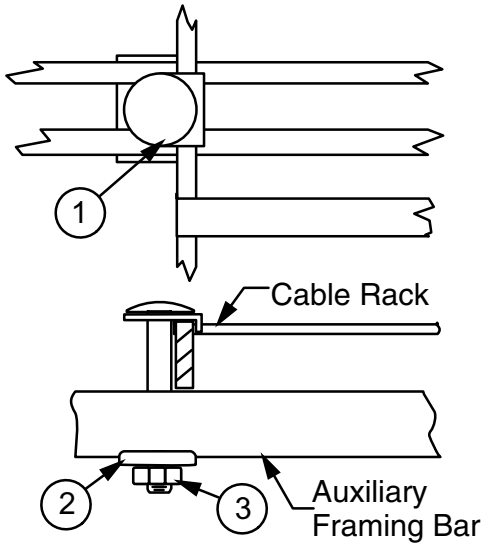

ATTACHING CABLE RACK TO AUXILIARY FRAMING CLIP WITH J-BOLTS

Modified:09/05/2012

	part number	CR side bar	framing
Ordering Table	0020630010	1-1/2"	bar
	2072510010	1-1/2"	channel
	0020630110	2"	bar
	0020630210	2"	channel
	0020630310	2"	channel**
	2072510110	1-1/2"	channel**

	Item	Qty	Description
Stock List	1	1	clip j-bolt
	2	1	clip
	3	1	1/2"-13 nut

Notes:

- Finish is zinc plated and gold chromate.
- ** = Doubled stock list quantities