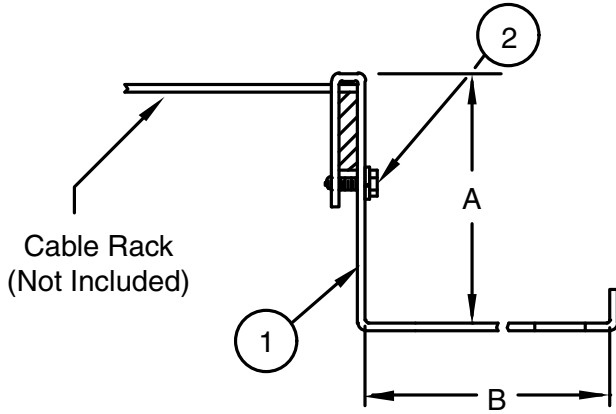

POWER CABLE BRACKET

Sales Sheet Modified:06/02/2020

Notes:

- XX = finish code; standard finish, XX = 30.

Ordering Table

Part Number	A	B	CR Side rail
20756701xx	4-1/2"	9"	1-1/2"
20756702xx	9"	9"	1-1/2"
20756703xx	6"	3-1/2"	2"
20756706xx	10-1/2"	5"	1-1/2"
20756707xx	6"	3"	2"
20756708xx	6"	6"	2"
20756709xx	6"	5"	2"
20756710xx	6"	5"	1-1/2"
20756711xx	14"	3-1/2"	2"
20756713xx	4-1/2"	3"	2"
20756714xx	9"	9"	2"
00205200xx	4-1/2"	5"	1-1/2"
00205201xx	4-1/2"	5"	2"
20756715xx	9"	5"	2"
20756716XX	4-1/2"	9"	2"

Stock List

Item	QTY	Description
1	1	Bracket
2	1	3/8"-16 x 1" HHCS