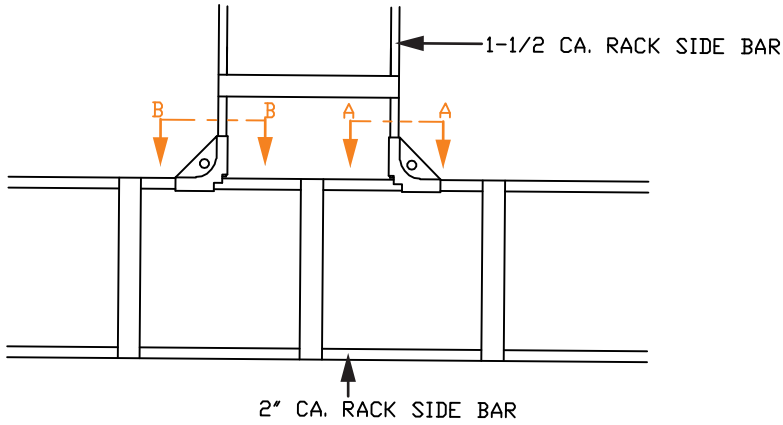

T-JUNCTION FOR 1-1/2" TO 2" CABLE RACK -- REV 01

Sales Sheet Modified:04/30/2018

Ordering Table

Part Number

2094630010

Stock List

Item	QTY	Description
1	2	corner clamp
2	1	R.H. transition clamp
3	1	L.H. transition clamp
4	2	spacer sleeves
5	2	3/8"-16 x 1-11/16" conn. bolt
6	2	3/8"-16 nut