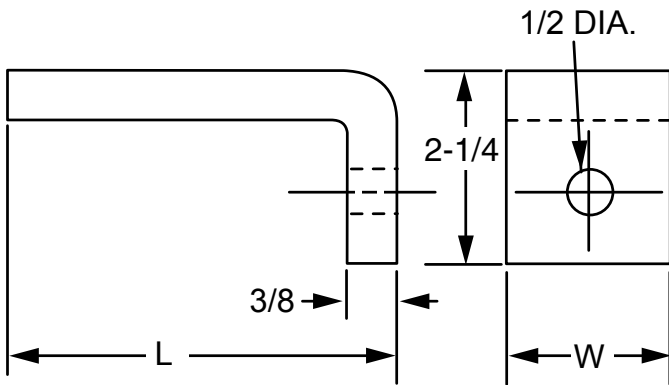

**CABLE RACK MOUNTING ANGLE**

Modified:06/13/2012

|                       | part number | l      | w      |
|-----------------------|-------------|--------|--------|
| <b>Ordering Table</b> | 00208301xx  | 3-1/2" | 1-1/2" |
|                       | 00208302xx  | 6"     | 1-1/2" |
|                       | 00208303xx  | 12"    | 1-1/2" |
|                       | 00208304xx  | 3-1/2" | 2"     |
|                       | 00208305xx  | 6"     | 2"     |
|                       | 00208306xx  | 12"    | 2"     |

**Notes:**

- XX = finish code; standard finish, XX = 30.