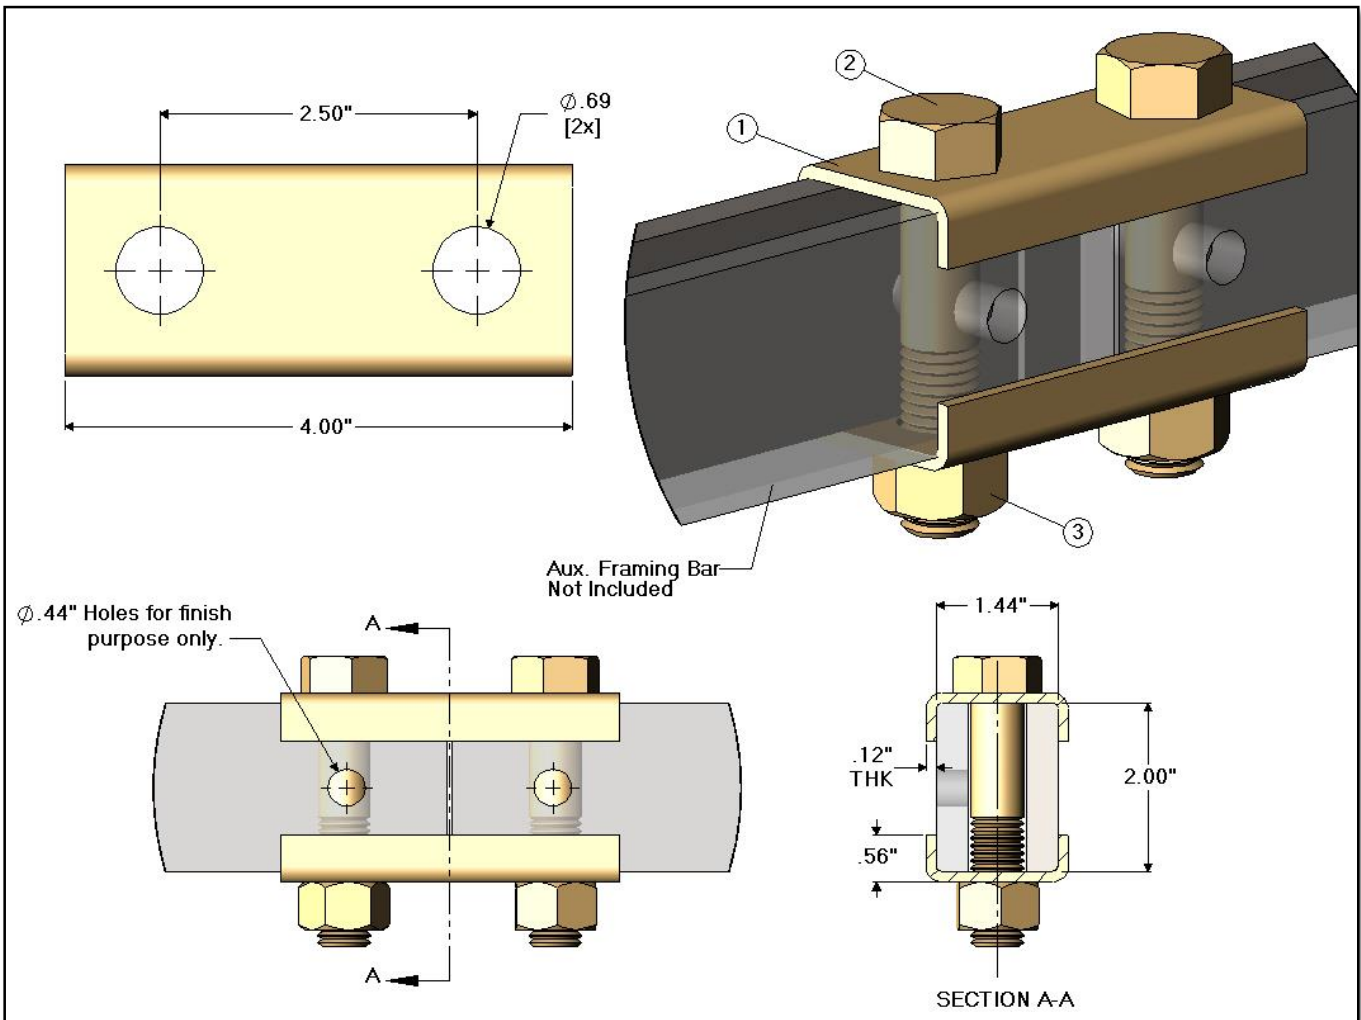

SAF3001 - Aux. Framing Bar Splice Kit - 5/8" Hardware

SAF3001 - Aux. Framing Bar Splice Kit - 5/8" Hardware

Item	CSF P/N#	QTY	Description
1	A2283-1	2	Aux. Framing Bar Splice Clamp
2	HH1209	2	5/8-11 HHCS x 3.00" Length
3	HN148	2	5/8-11 Hex Nut

Notes:

- Aux. Framing Bar - Not Included
- Finish: zinc yellow