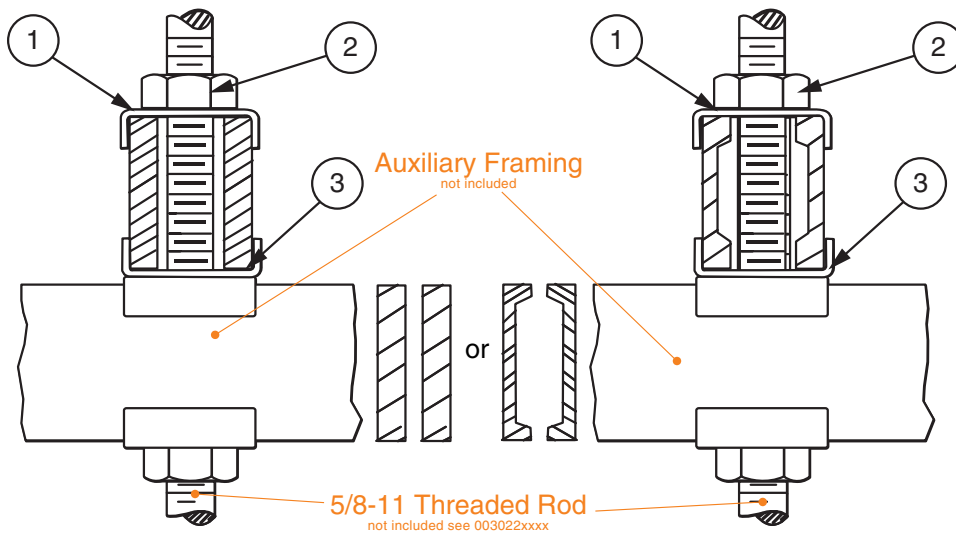

SUPPORTING PARALLEL AUX. FRAMING CROSS-OVER FROM THREADED ROD

Modified:06/27/2014

Ordering Table

Part Number	Aux
00102600xx	Bar
00102601xx	Channel

Stock List

Item	QTY	Description
1	2	Clip
2	2	5/8"-11 Nut
3	1	Clip

Notes:

- Finish is zinc plated and gold chromate, finish code 10.
- Aux Framing not included, refer to 001021xxxx or 001022xxxx.
- Threaded rod not included; refer to 003022.