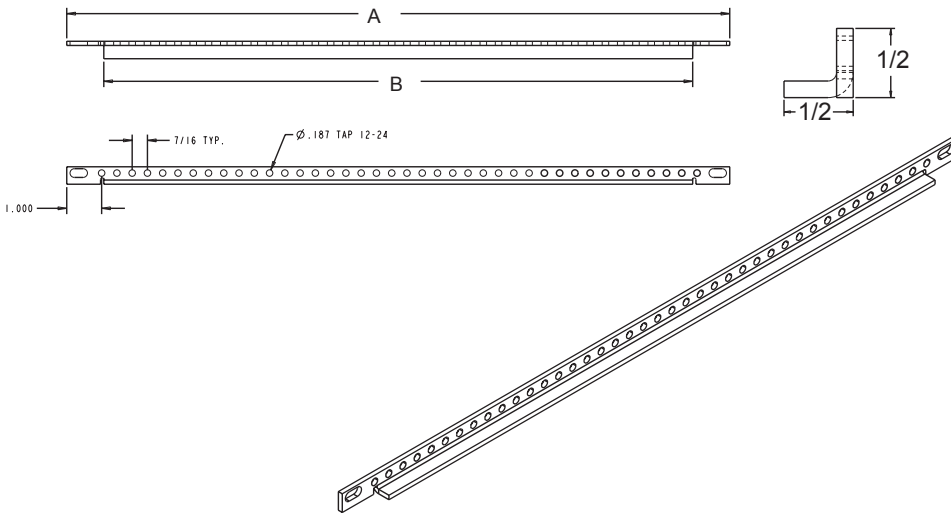

ANGLE MOUNTING BRACKET

Modified:08/05/2009

		Part Number	A	B
Ordering Table		00412100xx	19"	16-7/8"
		00412200xx	23"	20-7/8"

		Item	Qty	Description
Stock List		1	1	mounting bar
		2	2	12-24 x 7/16 phms

ANGLE MOUNTING BRACKET

		Part Number	A	B
Ordering Table		00412150xx	19"	16-7/8"
		00412250xx	23"	20-7/8"

		Item	Qty	Description
Stock List		1	1	mounting bar
		2	2	12-24 x 7/16 phms