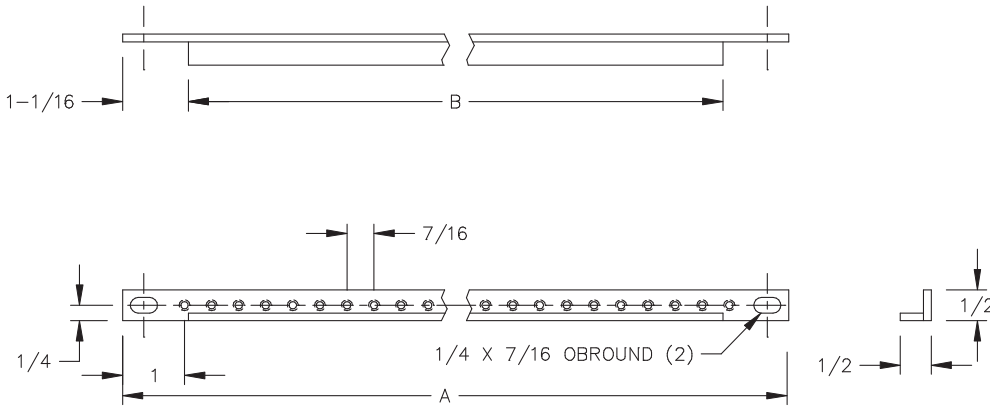

ANGLE MOUNTING BRACKET

Modified:08/05/2009

		Part Number	A	B
Ordering Table		00412100xx	19"	16-7/8"
		00412200xx	23"	20-7/8"

		Item	Qty	Description
Stock List		1	1	mounting bar
		2	2	12-24 x 7/16 phms

ANGLE MOUNTING BRACKET

		Part Number	A	B
Ordering Table		00412150xx	19"	16-7/8"
		00412250xx	23"	20-7/8"

		Item	Qty	Description
Stock List		1	1	mounting bar
		2	2	12-24 x 7/16 phms