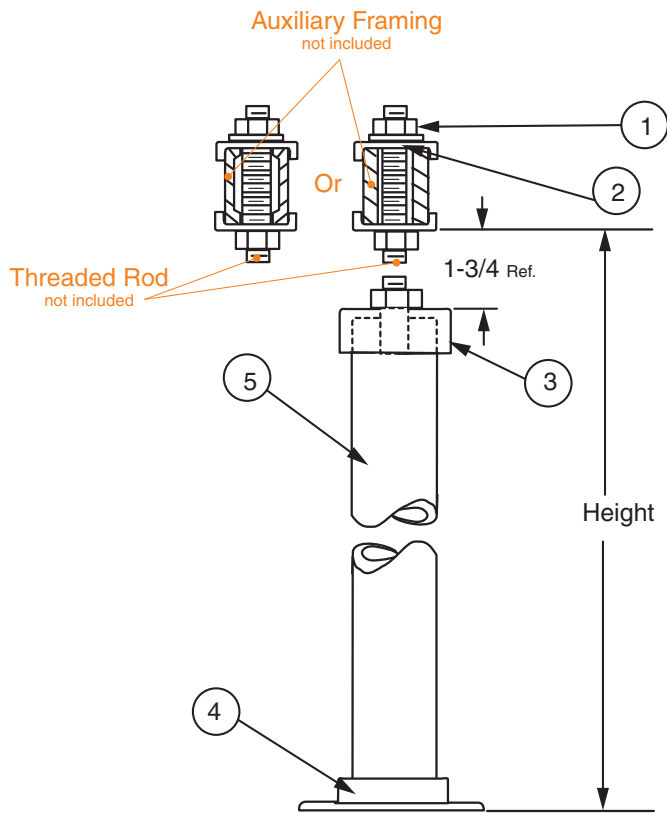

SUPPORTING PARALLEL AUXILIARY FRAMING BAR OR CHANNEL WITH 2" PIPE STAND

Modified:07/16/2014

Ordering Table

Part Number	Height	Aux
00104201xx	7'	Bar
00104202xx	7'-6"	Bar
00104203xx	8'	Bar
00104204xx	9'	Bar
00104205xx	11'-6"	Bar
00104206xx	11'-8"	Bar
00104207xx	7'	Channel
00104208xx	7'-6"	Channel
00104209xx	8'	Channel
00104210xx	9'	Channel
00104211xx	11'-6"	Channel
00104212xx	11'-8"	Channel

Stock List

Item	QTY	Description
1	3	5/8-11 Hex Nut
2	2	Clip
3	1	Pipe Cap
4	1	Floor Flange
5	1	2" Pipe

Notes:

- XX in part number refers to finish.
- Refer to ordering table for overall height, including pipe.
- Threaded rod , Auxiliary Framing & Floor Mounting hardware not included