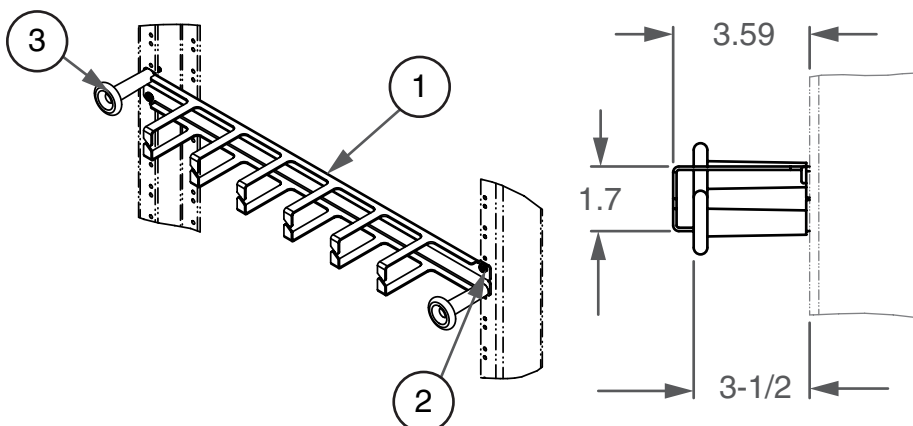

Item	QTY	Description
1	AR	12-24 Hex Nut
2	AR	#12 External tooth washer
3	1	Wire management panel
4	AR	12-24 X 1/2" PHMS
5	AR	3-1/2" x 3-1/2" D-ring

WIRE MANAGEMENT PANEL KIT WITH SPOOLS

Description: Wire management panel with bolt on D-Rings and Spools for managing Fiber or Copper Cables

Ordering Table

Part Number	Rack
22180151xx	19"
22180152xx	23"

Stock List

Item	QTY	Description
1	AR	12-24 Hex Nut
2	AR	#12 External Tooth Washer
3	1	Wire Management Panel
4	AR	12-24 X 1/2" PHMS
5	AR	3-1/2" X 3-1/2" D-Ring
6	4	Distribution spool

1 RU CABLE MANAGER WITH SPOOLS

Description: 1 Rack Unit wire management panel with spools for managing Fiber or Copper Cables

Ordering Table

Part Number	Rack
22180181xx	19"
22180182xx	23"

Stock List

Item	QTY	Description
1	1	1 Ru Wire Management Panel
2	2	12-24 X 1/2" PHMS
3	2	Distribution Spool