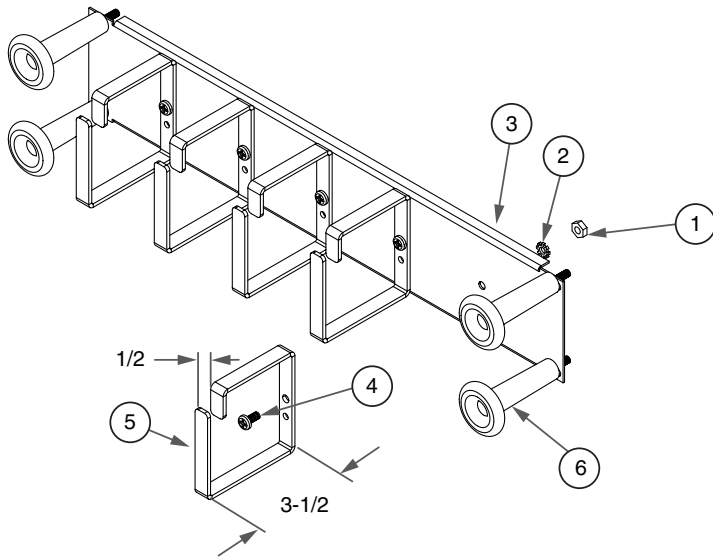

WIRE MANAGEMENT PANEL KIT

Modified:02/04/2015

Description: Wire management panel with bolt on D-Rings for managing Fiber or Copper Cables

Ordering Table

Part Number	Rack
22180101xx	19"
22180102xx	23"

Stock List

Item	QTY	Description
1	AR	12-24 Hex Nut
2	AR	#12 External tooth washer
3	1	Wire management panel
4	AR	12-24 X 1/2" PHMS
5	AR	3-1/2" x 3-1/2" D-ring

WIRE MANAGEMENT PANEL KIT WITH SPOOLS

Description: Wire management panel with bolt on D-Rings and Spools for managing Fiber or Copper Cables

Ordering Table

Part Number	Rack
22180151xx	19"
22180152xx	23"

Stock List

Item	QTY	Description
1	AR	12-24 Hex Nut
2	AR	#12 External Tooth Washer
3	1	Wire Management Panel
4	AR	12-24 X 1/2" PHMS
5	AR	3-1/2" X 3-1/2" D-Ring
6	4	Distribution spool

1 RU CABLE MANAGER WITH SPOOLS

Description: 1 Rack Unit wire management panel with spools for managing Fiber or Copper Cables

Ordering Table

Part Number	Rack
22180181xx	19"
22180182xx	23"

Stock List

Item	QTY	Description
1	1	1 Ru Wire Management Panel
2	2	12-24 X 1/2" PHMS
3	2	Distribution Spool