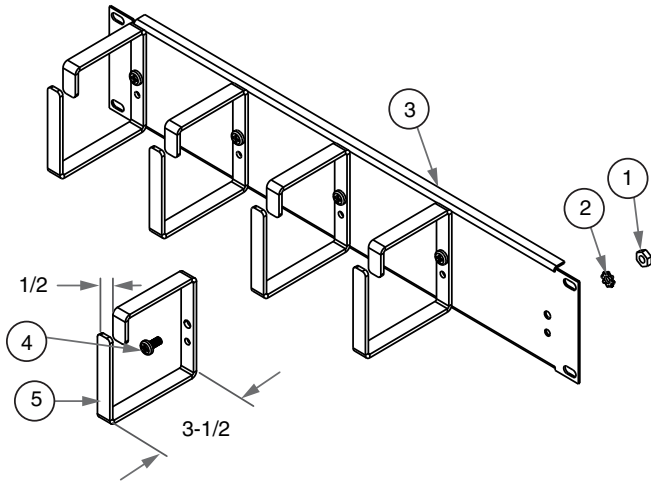

WIRE MANAGEMENT PANEL KIT

Modified:02/04/2015

Description: Wire management panel with bolt on D-Rings for managing Fiber or Copper Cables

Ordering Table

Part Number	Rack
22180101xx	19"
22180102xx	23"

Stock List

Item	QTY	Description
1	AR	12-24 Hex Nut
2	AR	#12 External tooth washer
3	1	Wire management panel
4	AR	12-24 X 1/2" PHMS
5	AR	3-1/2" x 3-1/2" D-ring

WIRE MANAGEMENT PANEL KIT WITH SPOOLS

Description: Wire management panel with bolt on D-Rings and Spools for managing Fiber or Copper Cables

Ordering Table

Part Number	Rack
22180151xx	19"
22180152xx	23"

Stock List

Item	QTY	Description
1	AR	12-24 Hex Nut
2	AR	#12 External Tooth Washer
3	1	Wire Management Panel
4	AR	12-24 X 1/2" PHMS
5	AR	3-1/2" X 3-1/2" D-Ring
6	4	Distribution spool

1 RU CABLE MANAGER WITH SPOOLS

Description: 1 Rack Unit wire management panel with spools for managing Fiber or Copper Cables

Ordering Table

Part Number	Rack
22180181xx	19"
22180182xx	23"

Stock List

Item	QTY	Description
1	1	1 Ru Wire Management Panel
2	2	12-24 X 1/2" PHMS
3	2	Distribution Spool