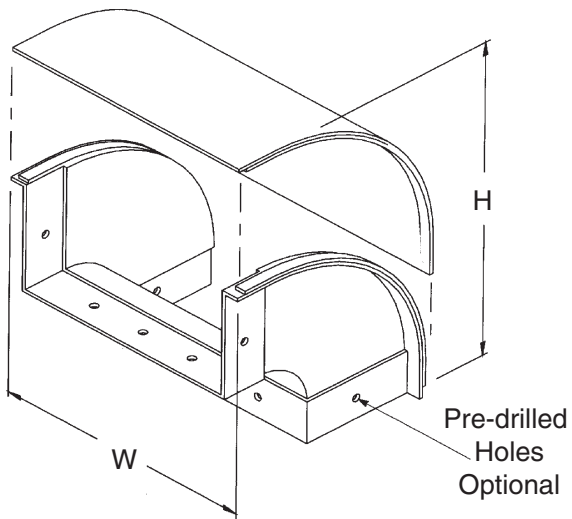

90° VERTICAL OUTSIDE DOWN ELBOW

Modified:12/29/2009

	part number	Size	H	W
Ordering Table	00251900xx	2x2	5.2	2.9
	00252000xx	4x4	7.8	5.07