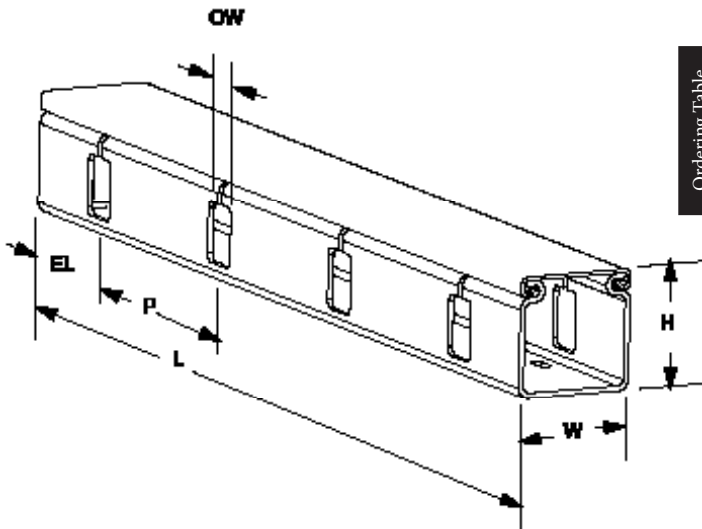

SLOTTED CHANNEL WITH COVER

Modified:07/30/2024

	part number	size	H	W	L	OW	P	EL	cover
Ordering Table	00250300XX	2x2	2	2	72	.75	4	4	snap-on
	00250400XX	4x4	4	4	72	1.25	4	4	snap-on