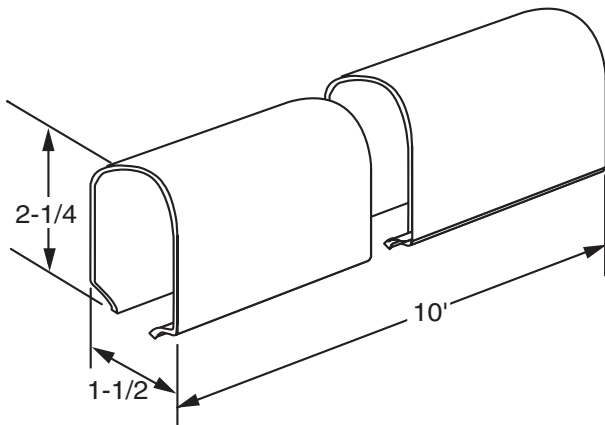

LADDER TRACK

Modified:09/22/2009

	part number
Ordering	0030470200