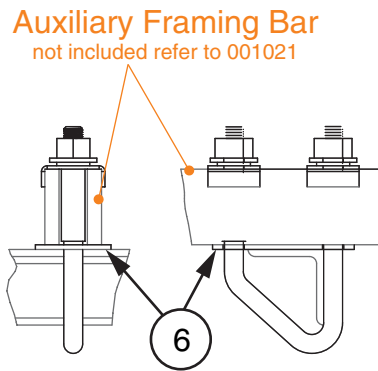

V-BOLT TOP ANGLE ISOLATION KIT

Modified:07/14/2014

Ordering Table

Part Number	Aux	Top Angle
2194920100	2" x 3/8"	2" x 2"
2194920200	2" x 9/16"	2" x 2"

Stock List

Item	QTY	Description
1	2	1/2-13 Heavy Hex Nut
2	2	1/2 Washer
3	2	Framing Clip
4	1	V-Bolt
5	2	Isolation Sleeve 1/2 Dia.
6	1	V-Bolt Isolation Pad