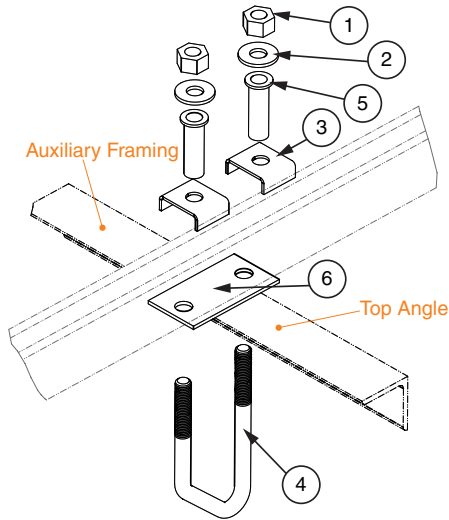

V-BOLT TOP ANGLE ISOLATION KIT

Modified:07/14/2014

Ordering Table

Part Number	Aux	Top Angle
2194920100	2" x 3/8"	2" x 2"
2194920200	2" x 9/16"	2" x 2"

Stock List

Item	QTY	Description
1	2	1/2-13 Heavy Hex Nut
2	2	1/2 Washer
3	2	Framing Clip
4	1	V-Bolt
5	2	Isolation Sleeve 1/2 Dia.
6	1	V-Bolt Isolation Pad