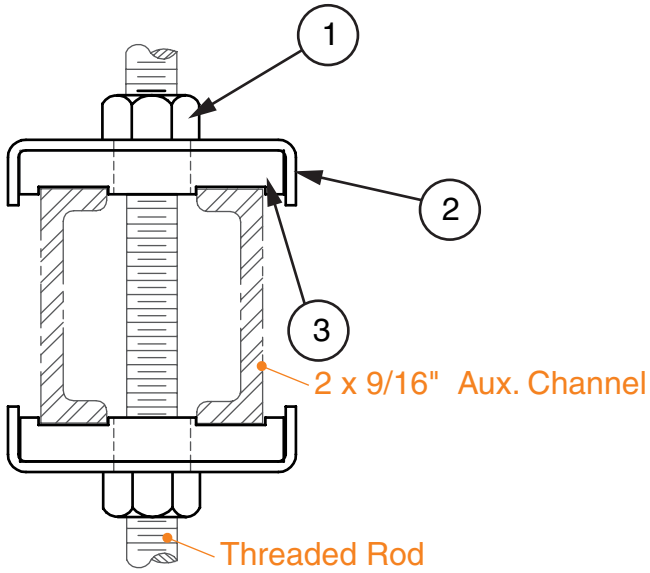

INSULATING AUXILLIARY FRAMING CHANNEL

Modified:07/17/2014

Ordering Table

Part Number

2108970110

Stock List

Item	QTY	Description
1	2	5/8"-11 Hex Nut
2	2	Clip
3	2	Insulator

Notes

1. 5/8" Threaded Rod and 2" x 9/16" Aux channel Not included.