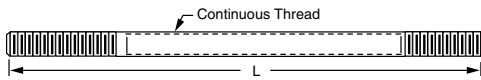

**THREADED ROD, 3/8", 1/2", 5/8"**

Modified:02/15/2012

**Notes:**

- Finish is zinc plated and gold chromate.
- Dimensions are nominal.
- Hardware is grade b7 or equivalent strength.

	Part Number	L		Part Number	L		Part Number	L
<b>3/8" - 16 Ordering Table</b>	0030200110	6"	<b>1/2" - 13 Ordering Table</b>	2067360010	3-1/4"	<b>5/8" - 11 Ordering Table</b>	0030220110	6"
	0030200210	12"		0030210110	6"		0030220210	12"
	0030200310	18"		0030210210	12"		0030220310	18"
	0030200410	24"		0030210310	18"		0030220410	24"
	0030200510	30"		0030210410	24"		0030220510	30"
	0030200610	36"		0030210510	30"		0030220610	36"
	0030200710	42"		0030210610	36"		0030220710	42"
	0030200810	48"		0030210710	42"		0030220810	48"
	0030200910	54"		0030210810	48"		0030220910	54"
	0030201010	60"		0030210910	54"		0030221010	60"
	0030201110	72"		0030211010	60"		0030221110	72"
	0030230110	2-1/2"		0030211110	72"	2023935110	120"	
	0030230210	2-3/4"				2023934310	96"	
	0030230310	3"			2023934410	144"		
	0030230410	3-1/4"			2023934710	1-1/2"		
	0030230510	3-1/2"			2023934810	3"		
0030230610	3-3/4"							
0030230710	4"							