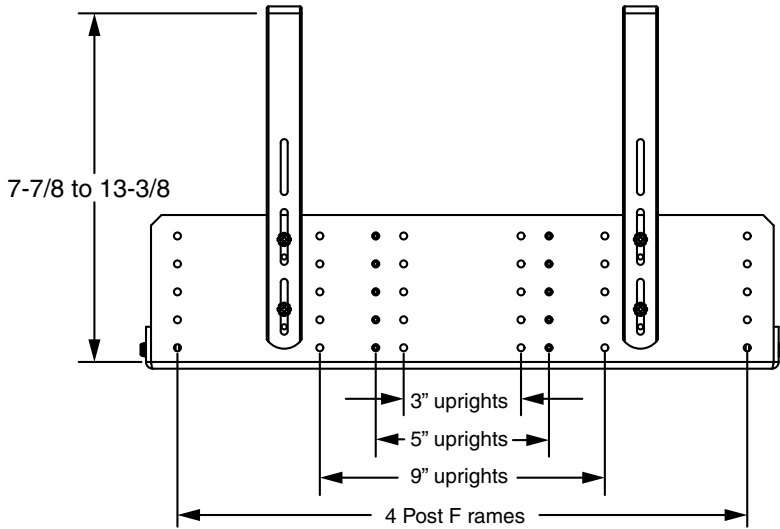

UNIVERSAL BATTERY SHELF

Modified:09/15/2014

Ordering Table

Part Number	W	Rack Width
22286601xx	17"	19"
22286602xx	21"	23"

Notes:

- Outside dimensions approximately 21"W x 22.5"D x 5.5"H
- Maximum shelf capacity of 700 lbs.
****To ensure maximum load rating, all provided mounting hardware must be used to install Battery Shelf into the rack.****
- Batteries shown for illustration, not included with shelf.