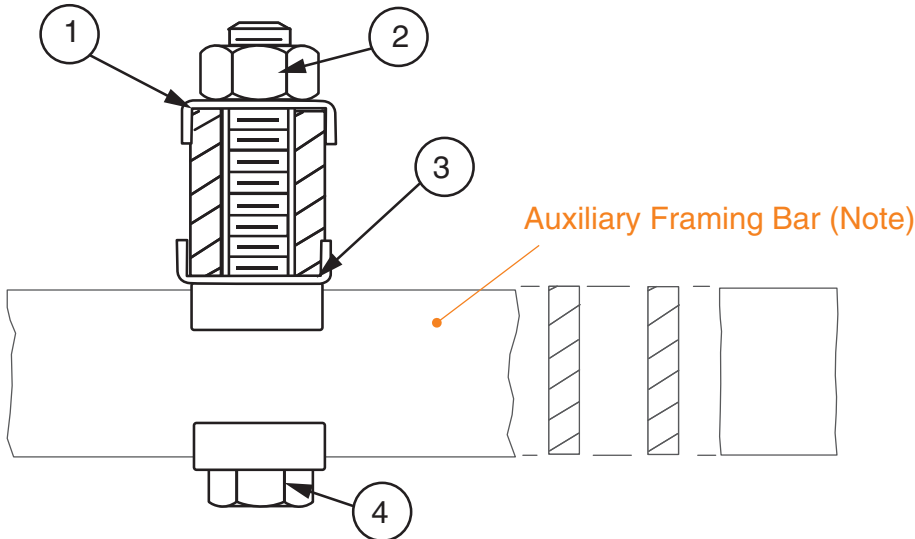

CONNECTING PARALLEL AUX. FRAMING BAR ACROSS AUX. FRAMING BAR

Modified:05/03/2018

Ordering Table

Part Number

00102900xx

Stock List

Item	QTY	Description
1	2	Clip
2	1	5/8-11 Nut
3	1	Clip
4	1	5/8-11 X 5" HHCS

Notes:

- Finish is zinc plated and gold chromate, finish code 10.
- Not included; refer to 001021.

CONNECTING PARALLEL AUX. FRAMING CHANNEL ACROSS AUX. FRAMING CHANNEL

Ordering Table

Part Number

00102901xx

Stock List

Item	QTY	Description
1	2	Clip
2	1	5/8-11 Nut
3	1	Clip
4	1	5/8-11 X 5" HHCS

Notes:

- Finish is zinc plated and gold chromate, finish code 10.
- Not included; refer to 001022.