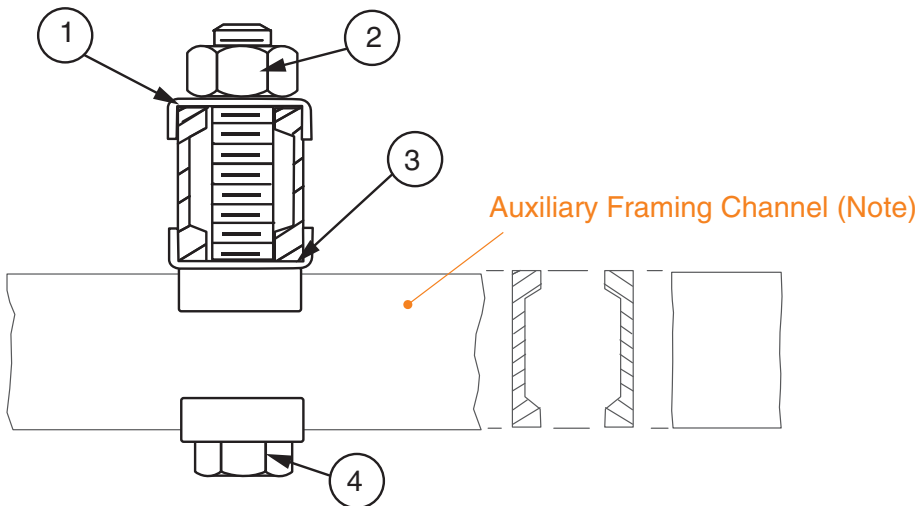

CONNECTING PARALLEL AUX. FRAMING BAR ACROSS AUX. FRAMING BAR

Modified:05/03/2018

Ordering Table

Part Number

00102900xx

Stock List

Item	QTY	Description
1	2	Clip
2	1	5/8-11 Nut
3	1	Clip
4	1	5/8-11 X 5" HHCS

Notes:

- Finish is zinc plated and gold chromate, finish code 10.
- Not included; refer to 001021.

CONNECTING PARALLEL AUX. FRAMING CHANNEL ACROSS AUX. FRAMING CHANNEL

Ordering Table

Part Number

00102901xx

Stock List

Item	QTY	Description
1	2	Clip
2	1	5/8-11 Nut
3	1	Clip
4	1	5/8-11 X 5" HHCS

Notes:

- Finish is zinc plated and gold chromate, finish code 10.
- Not included; refer to 001022.