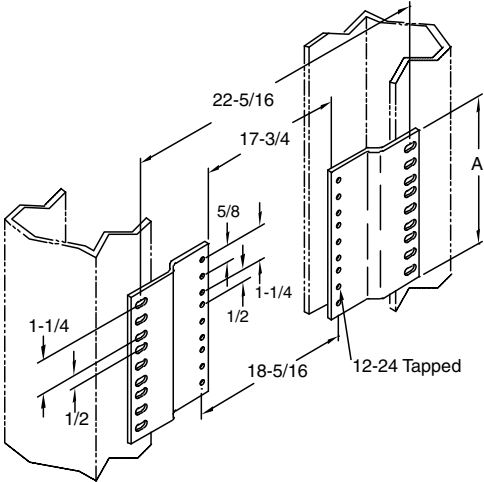

RACK ADAPTER FOR 19" EQ (5/8"-5/8"-1/2"SPCG) TO 23"RACK (5/8"-5/8"-1/2"SPCG)

Sales Sheet Modified:08/01/2022

Note:

- XX= finish code; standard finish, xx= 30.
- Includes 2 adapters and associated mounting hardware.

Ordering Table

Part Number	1-3/4 mtg spaces	A	12-24 x 1/2"
21262501xx	1	1-23/32"	6
21262502xx	2	3-15/32"	8
21262503xx	3	5-7/32"	10
21262504xx	4	6-31/32"	12
21262505xx	5	8-23/32"	12
21262506xx	6	10-15/32"	16
21262507xx	7	12-7/32"	16
21262508xx	8	13-31/32"	18
21262509xx	9	15-23/32"	18
21262510xx	10	17-15/32"	22
21262512xx	12	20-31/32"	24
21262513xx	13	22-23/32"	26
21262515xx	15	26-7/32"	30
21262516xx	16	27-31/32"	32
21262520xx	20	34-31/32"	36
21262525xx	25	43-23/32"	42
21262530xx	30	52-15/32"	48
21262542xx	42	75-7/32"	48