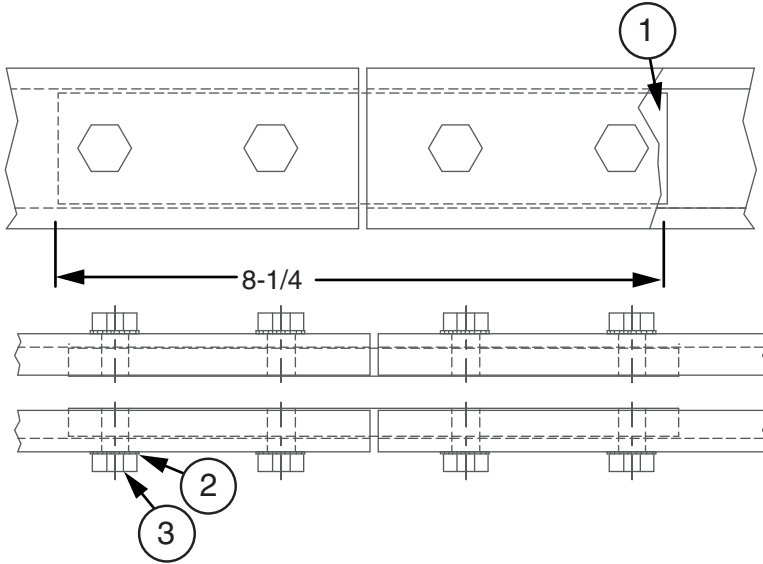

**PARALLEL AUXILIARY FRAMING CHANNEL SPLICE KIT**

Modified:06/17/2014

**Ordering Table**

Part Number	Lock Washer
21098800xx	split
21399300xx	external tooth

**Stock List**

Item	QTY	Description
1	2	Splice Bar
2	8	1/2"-13 X 5/8" HHCS
3	8	1/2" Lock Washer

**Notes:**

- Finish is zinc plated and gold chromate.
- Not included; refer to 001022.