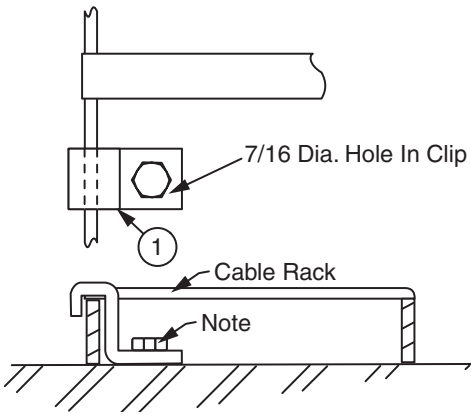

SUPPORTING CABLE RACK TO WALL OR STRUT WITH CLIP

Modified:02/26/2010

	part number	CR side bar
Ordering	00207800xx	1-1/2"
	00207801xx	2"

Notes:

- XX = finish code; standard finish, XX = 30.
- qty = 2 clips
- Wall attachment hardware not included; refer to hardware section for available options.