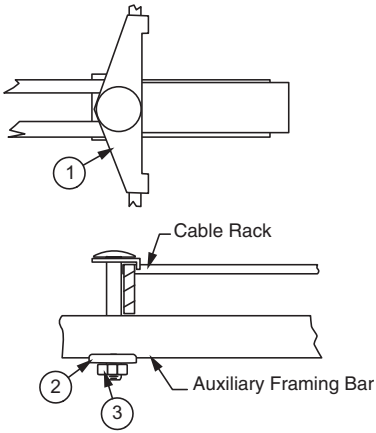

ATTACHING CABLE RACK TO AUX. FRAMING BAR WITH SPANNER J-BOLT

Modified:09/22/2009

	part number	CR side bar	framing
Ordering Table	0020640010	1-1/2"	bar
	2072630010	1-1/2"	channel
	0020640110	2"	bar
	0020640210	2"	channel

	Item	Qty	Description
Stock List	1	1	spanner j-bolt
	2	1	clip
	3	1	1/2"-13 nut

Notes:

- Finish is zinc plated and gold chromate.