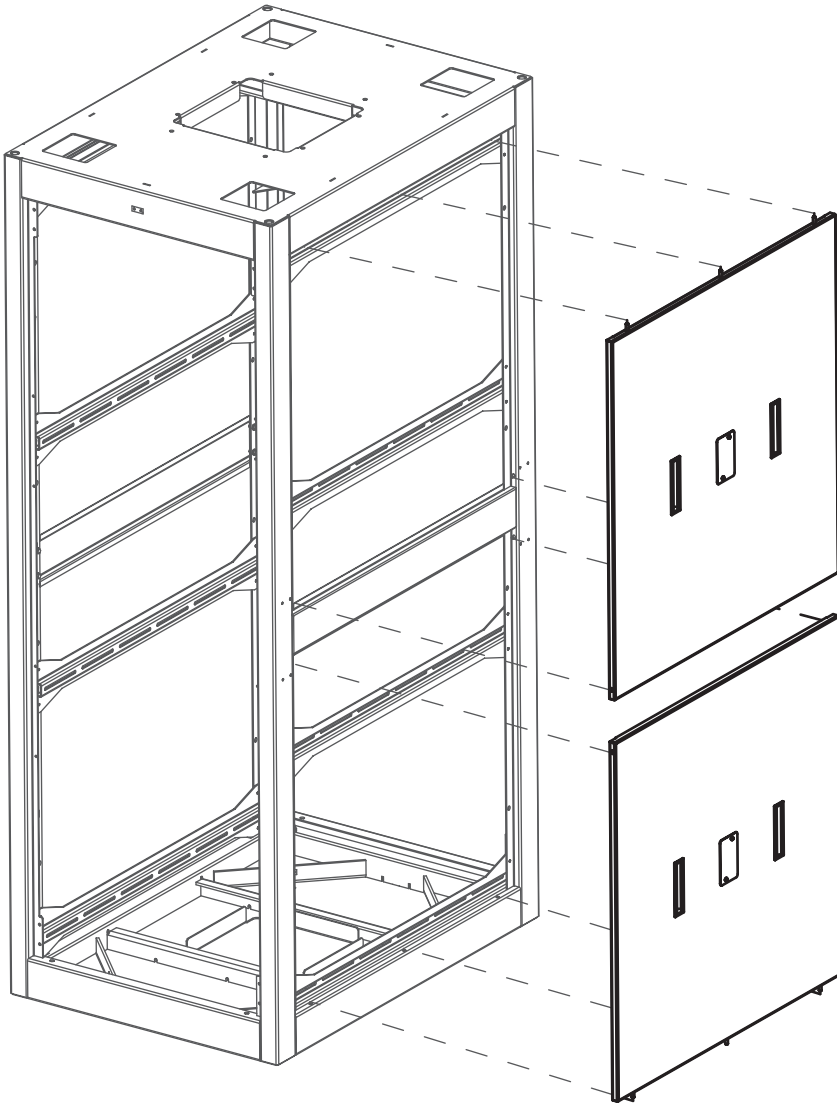

SIDE PANEL KIT FOR 42" NSC CABINET

Sales Sheet Modified:08/10/2017

Ordering Table

Part Number	Width	Frame Height
22285042xx	42"	84"

Stock List

Item	QTY	Description
1	2	Side Panel Assembly

Notes:

- Kit consist of Top & Bottom panel for one side only.